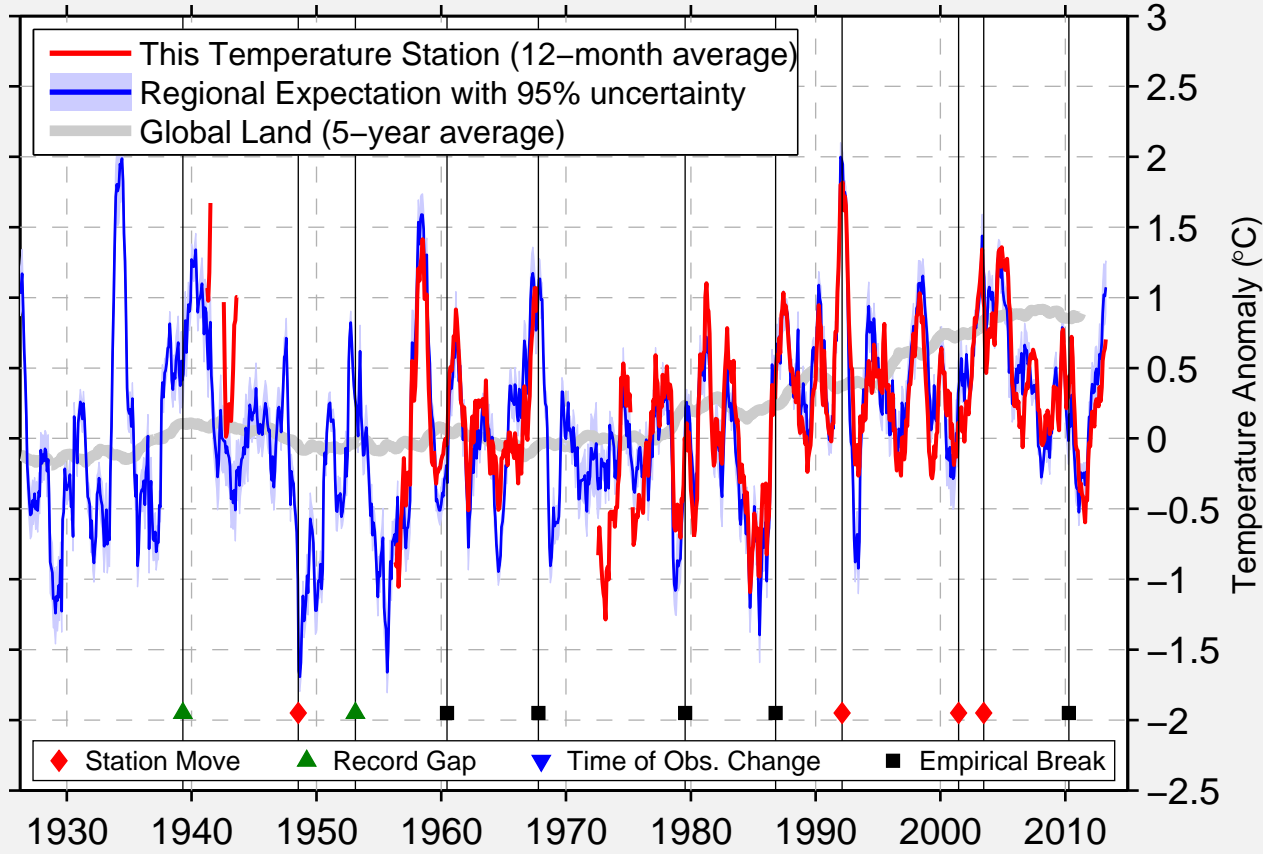

# PACKWOOD LAKE

46.596 N, 121.621 W (United States)

Data Quality Controlled and Aligned at Breakpoints

Berkeley Earth