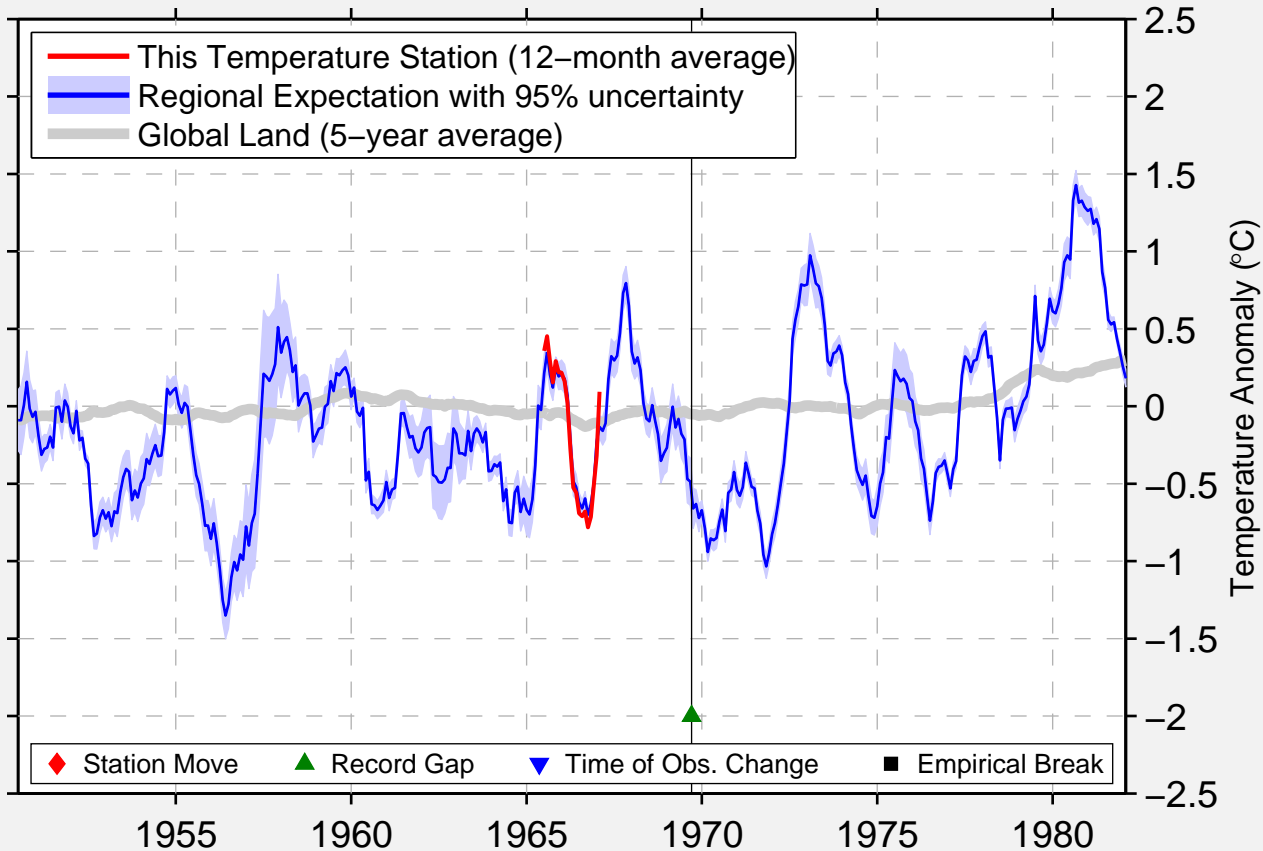

# ORANGE (CANOBOLAS STATE FOREST)

33.393 S, 149.023 E (Australia)

Data Quality Controlled and Aligned at Breakpoints

Berkeley Earth