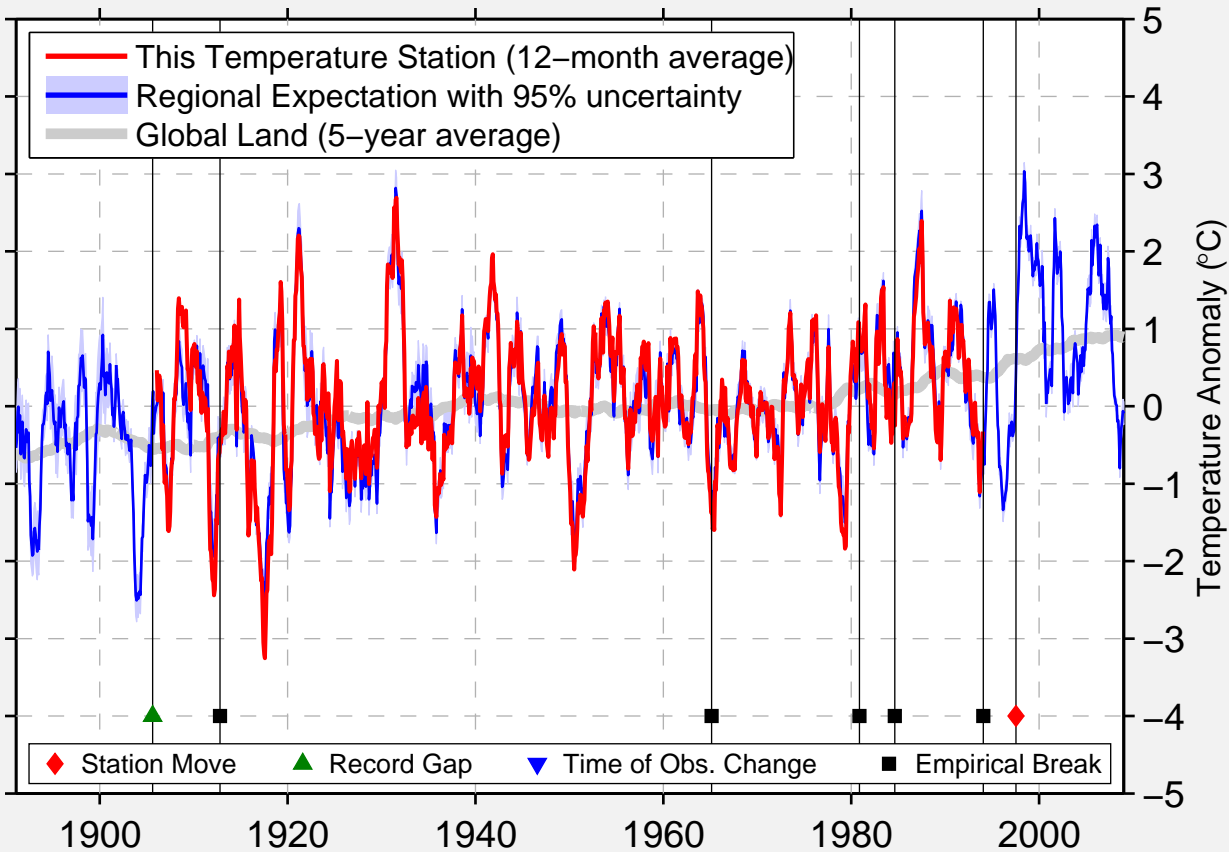

ASHLAND EXP FARM

46.571 N, 90.967 W (United States)

Data Quality Controlled and Aligned at Breakpoints

Berkeley Earth