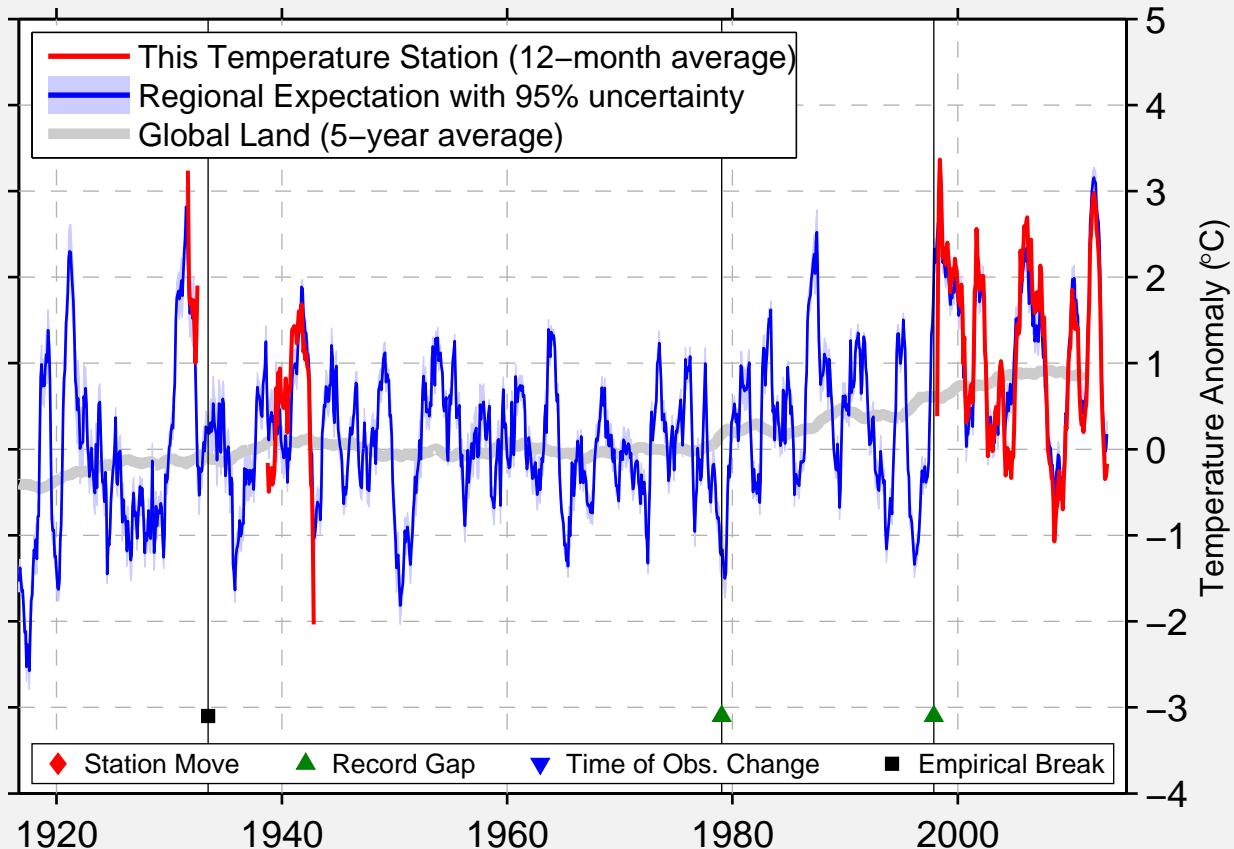

# BRULE R S

46.538 N, 91.592 W (United States)

Data Quality Controlled and Aligned at Breakpoints

Berkeley Earth