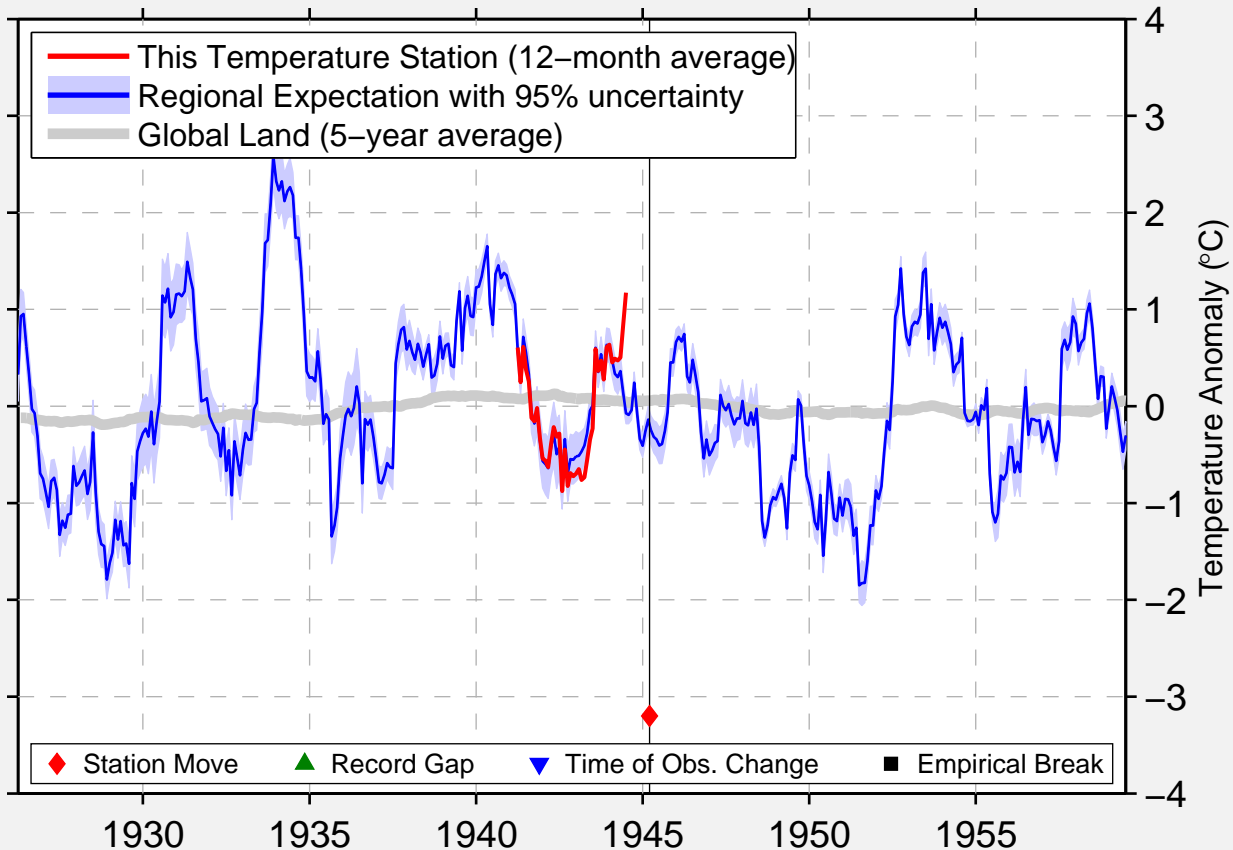

ROTHIEMAY NEAR

46.533 N, 109.267 W (United States)

Data Quality Controlled and Aligned at Breakpoints

Berkeley Earth