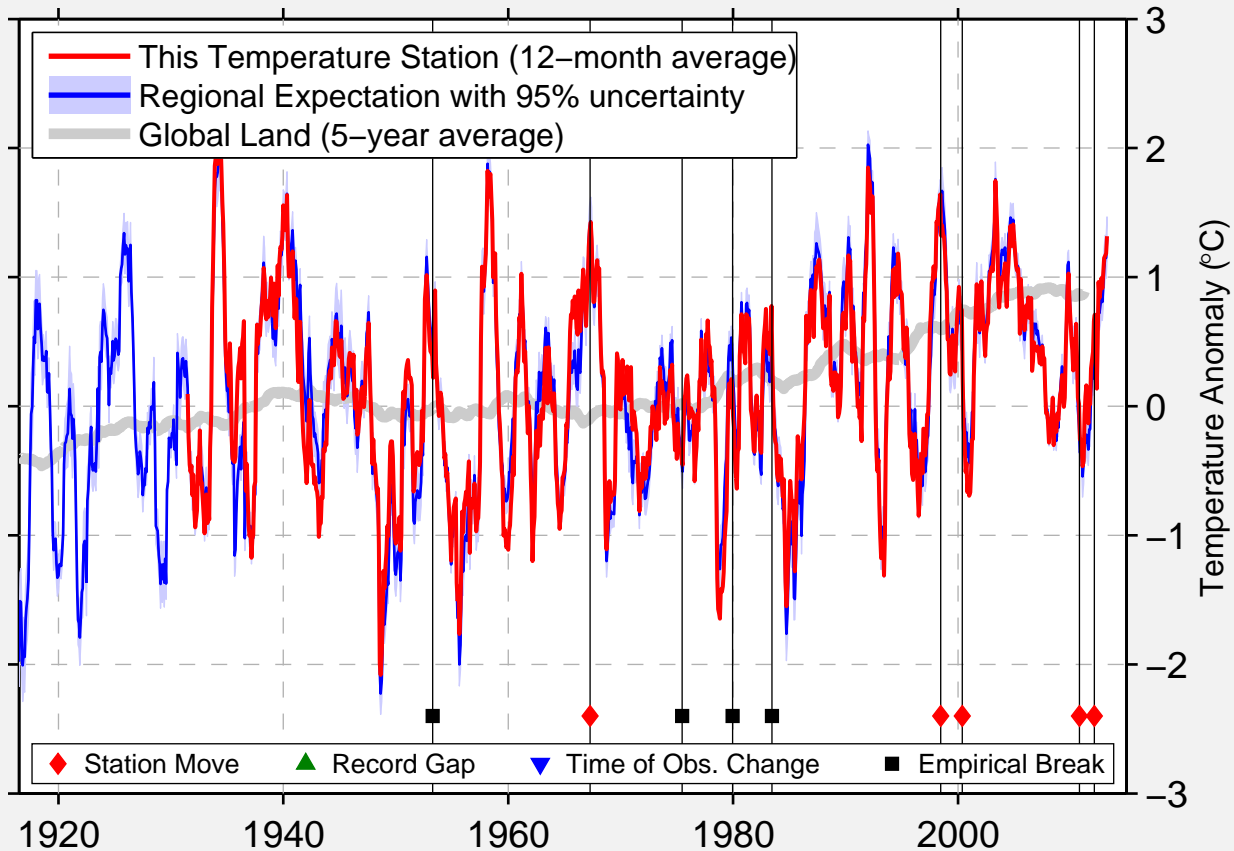

LIND 3 NE

47.002 N, 118.566 W (United States)

Data Quality Controlled and Aligned at Breakpoints

Berkeley Earth