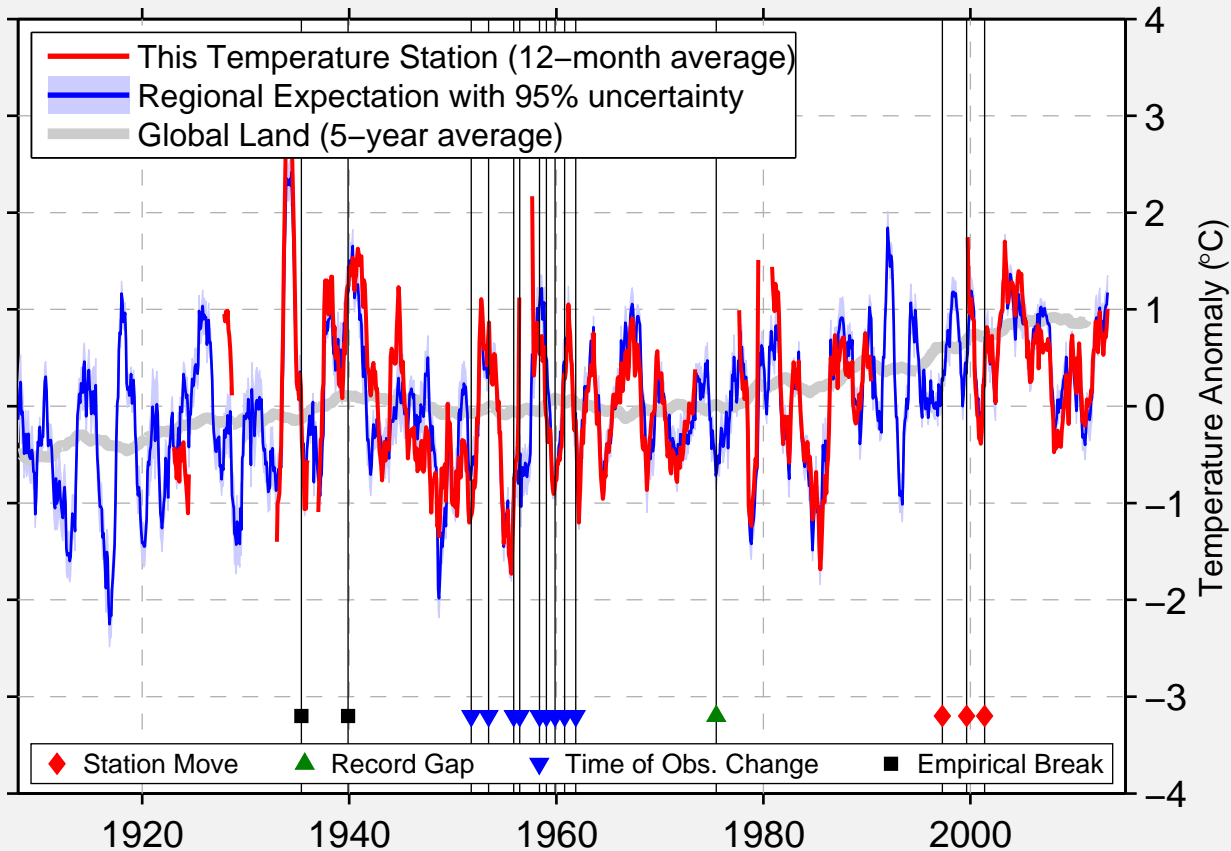

# PIERCE RANGER STN

46.492 N, 115.801 W (United States)

Data Quality Controlled and Aligned at Breakpoints

Berkeley Earth