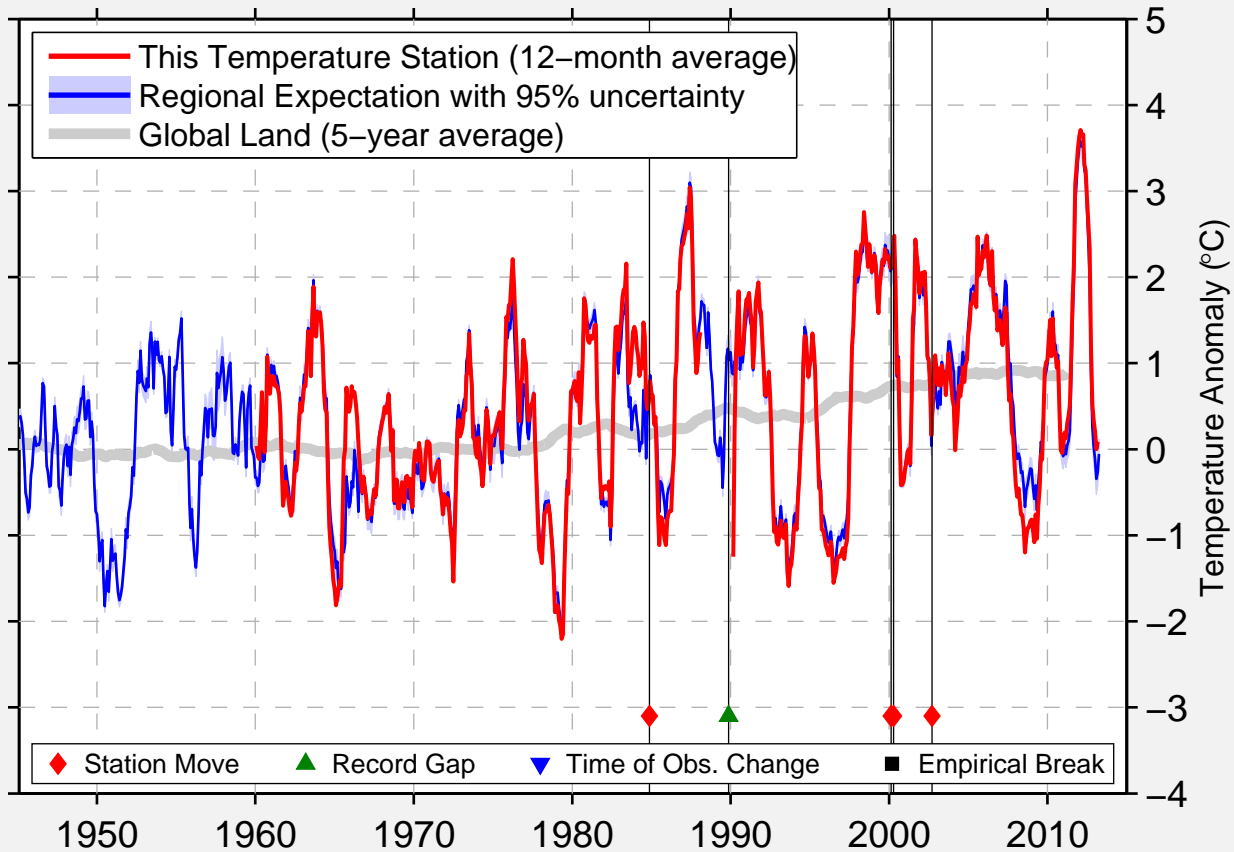

# ROTHSAY

46.483 N, 96.273 W (United States)

Data Quality Controlled and Aligned at Breakpoints

Berkeley Earth