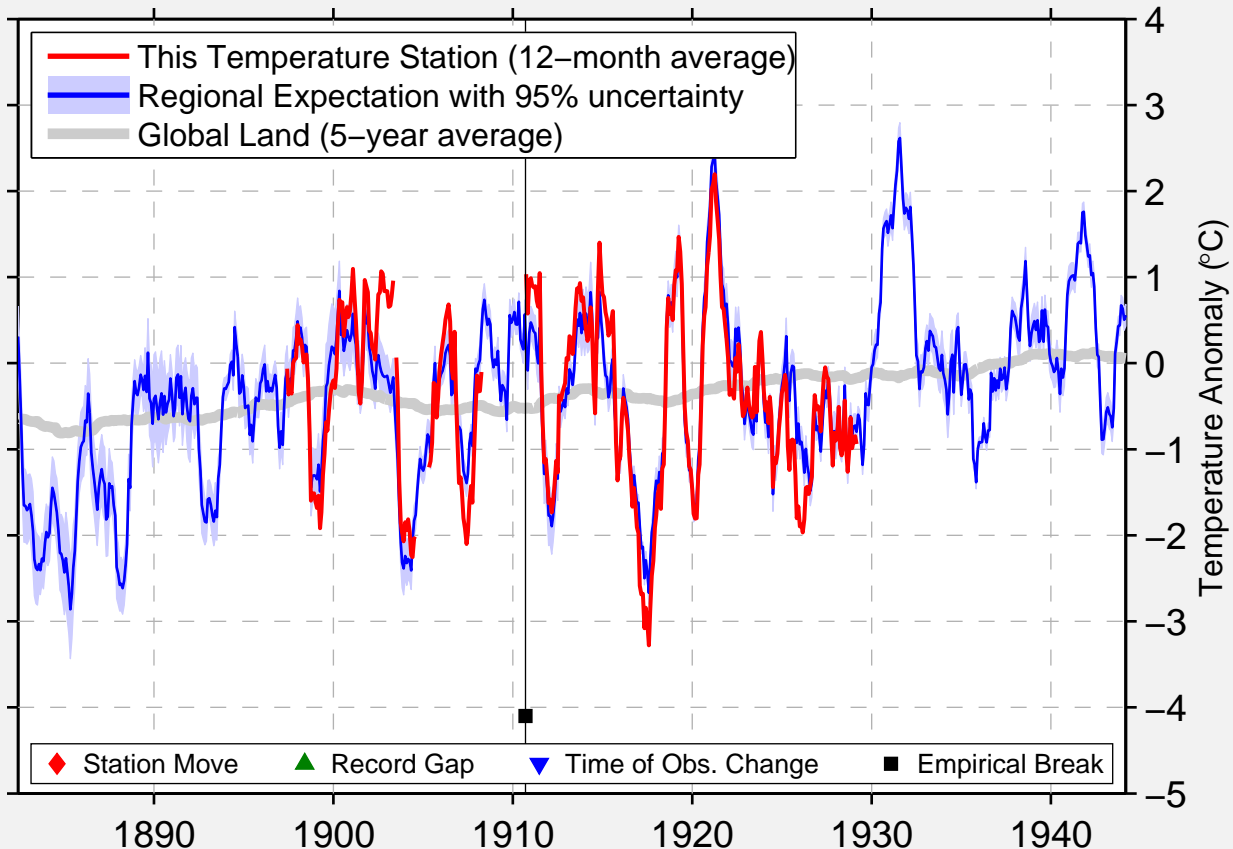

HUMBOLDT

46.483 N, 87.867 W (United States)

Data Quality Controlled and Aligned at Breakpoints

Berkeley Earth