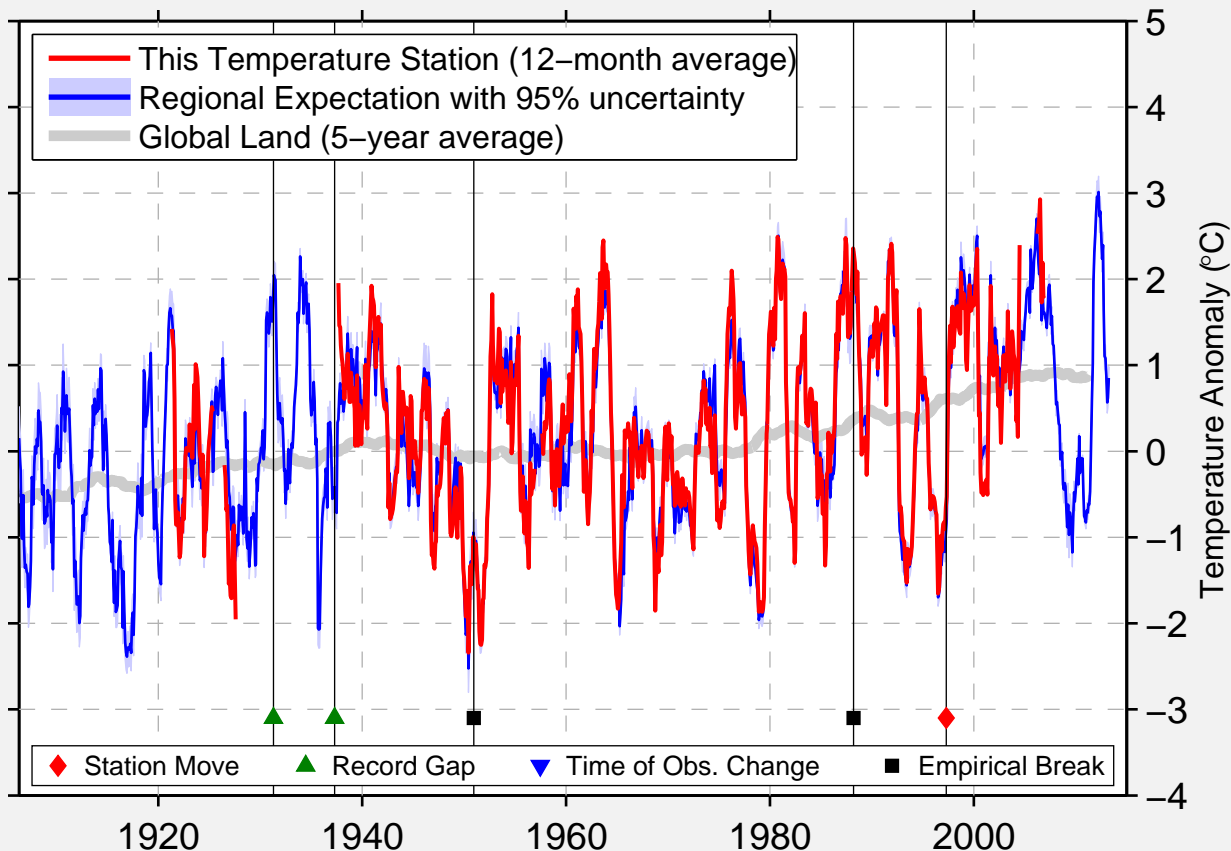

AMIDON

46.482 N, 103.322 W (United States)

Data Quality Controlled and Aligned at Breakpoints

Berkeley Earth