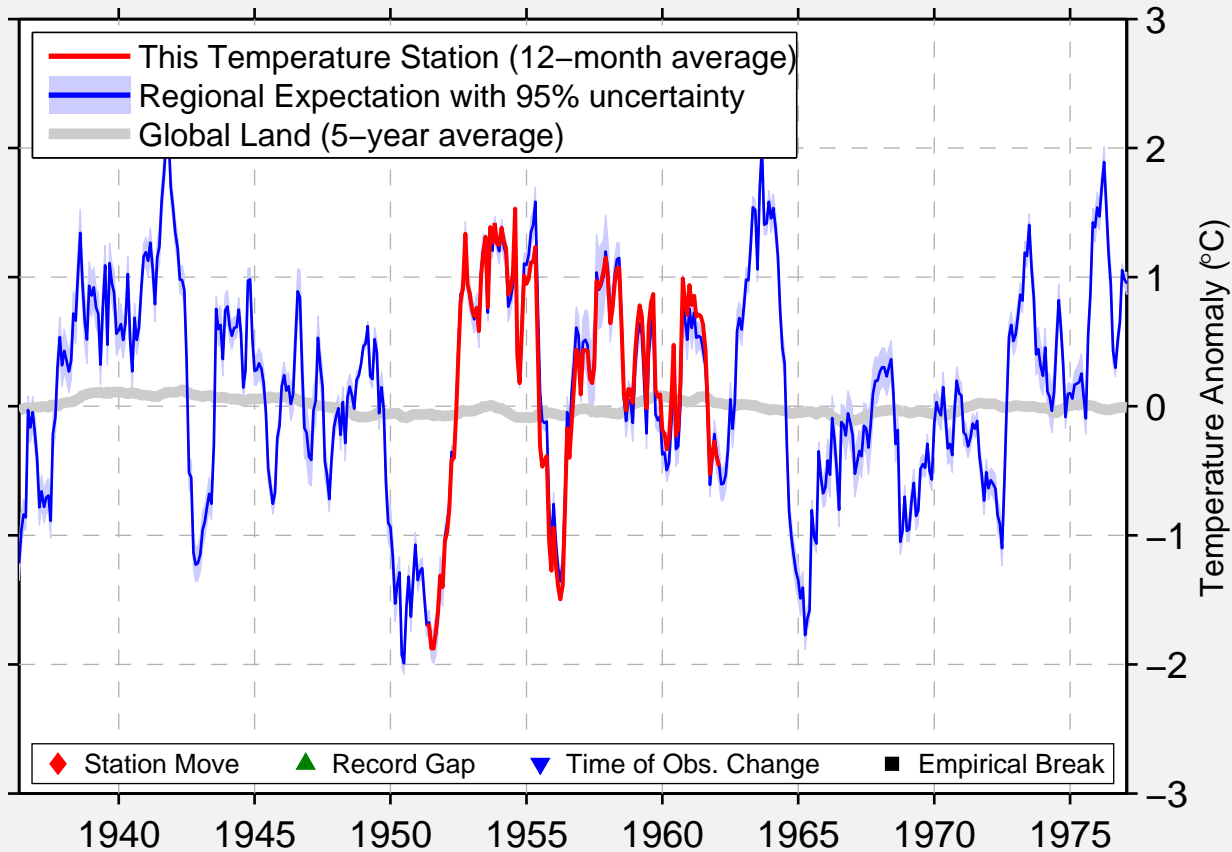

GRAND RAPIDS 1 N

46.467 N, 98.350 W (United States)

Data Quality Controlled and Aligned at Breakpoints

Berkeley Earth