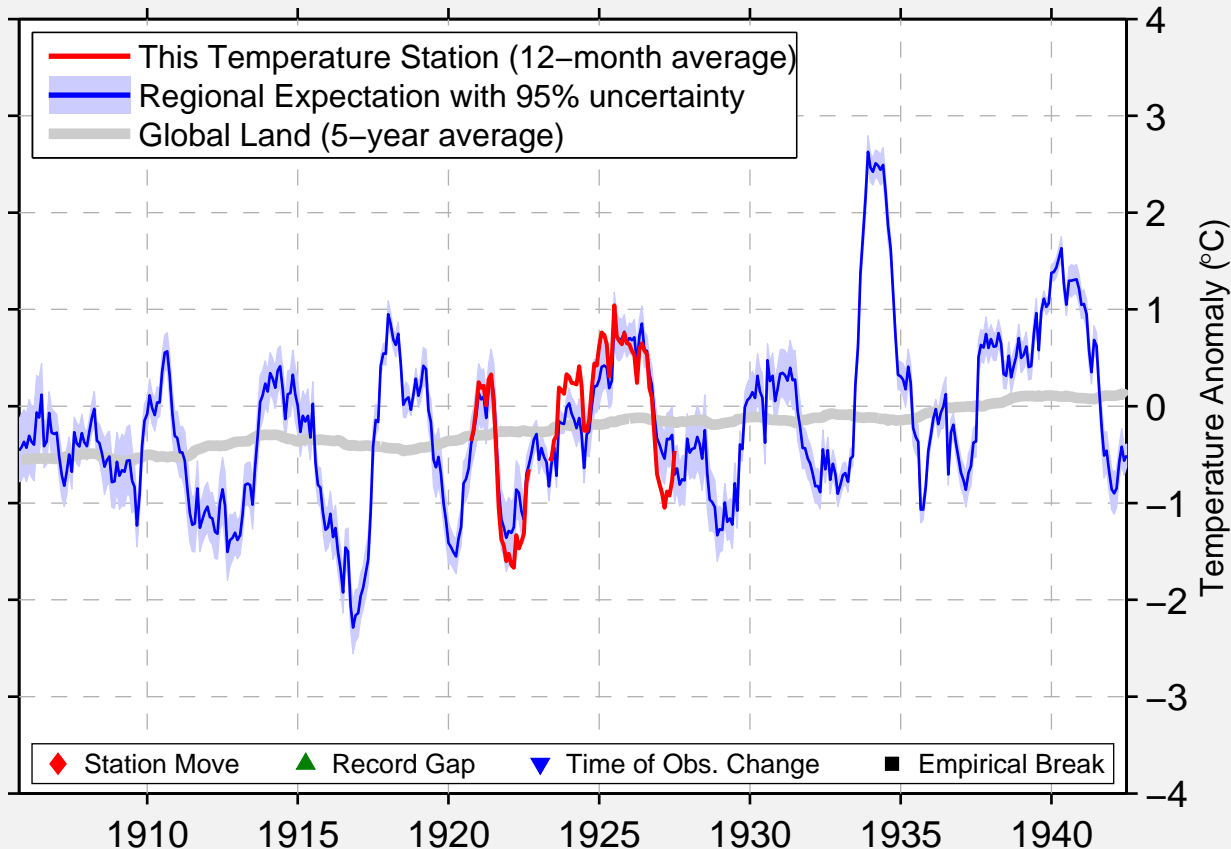

# SUNSET ORCHARDS

46.450 N, 114.000 W (United States)

Data Quality Controlled and Aligned at Breakpoints

Berkeley Earth