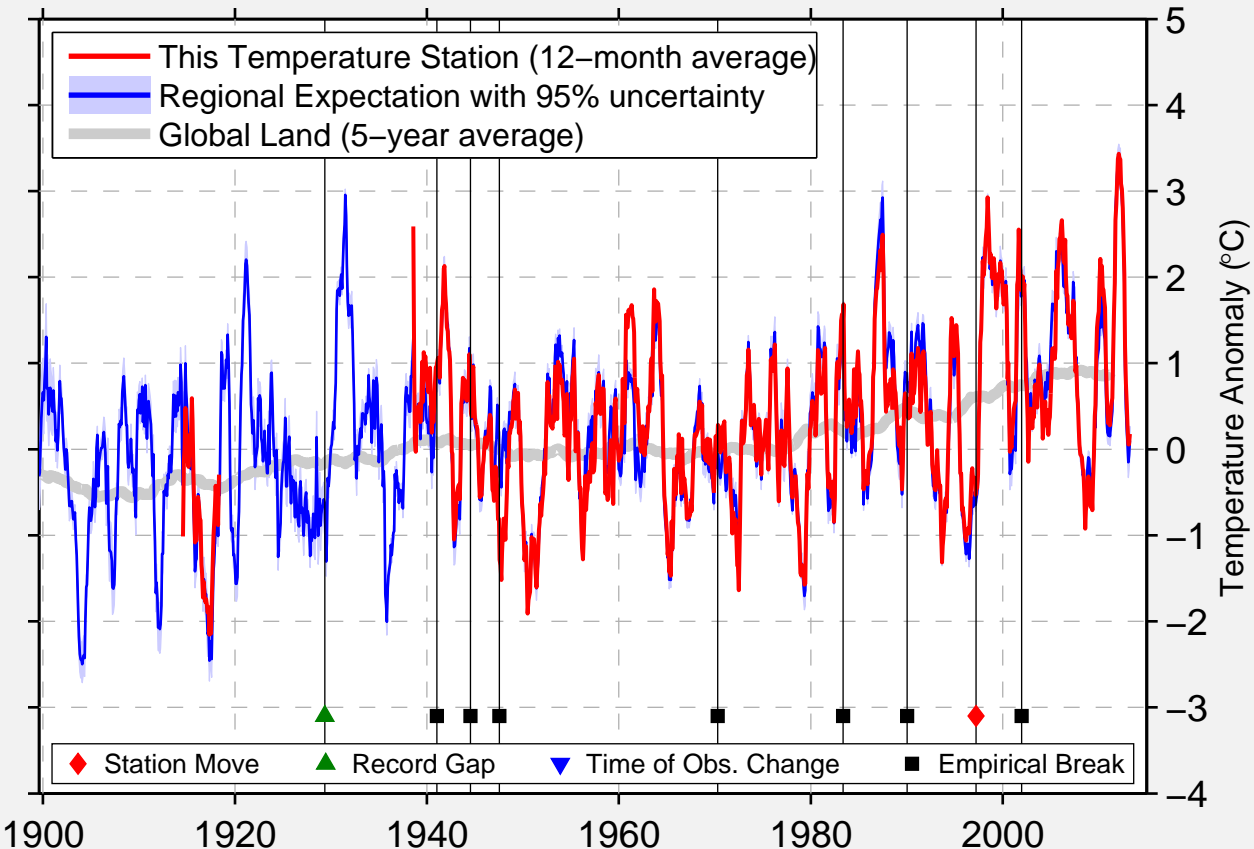

MOOSE LAKE 1 SSE

46.438 N, 92.758 W (United States)

1900

1920

1940

1960

1980

2000

Data Quality Controlled and Aligned at Breakpoints

Berkeley Earth