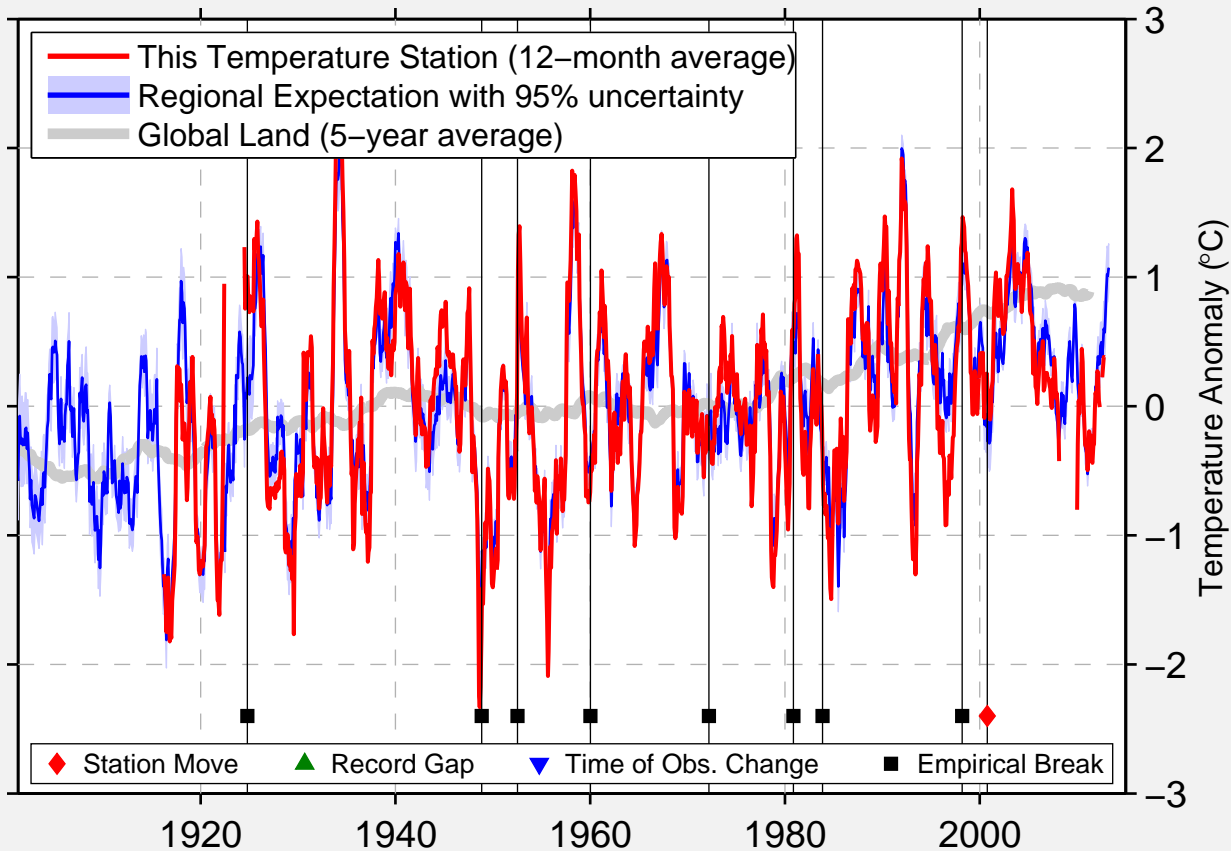

WAPATO

46.435 N, 120.420 W (United States)

Data Quality Controlled and Aligned at Breakpoints

Berkeley Earth