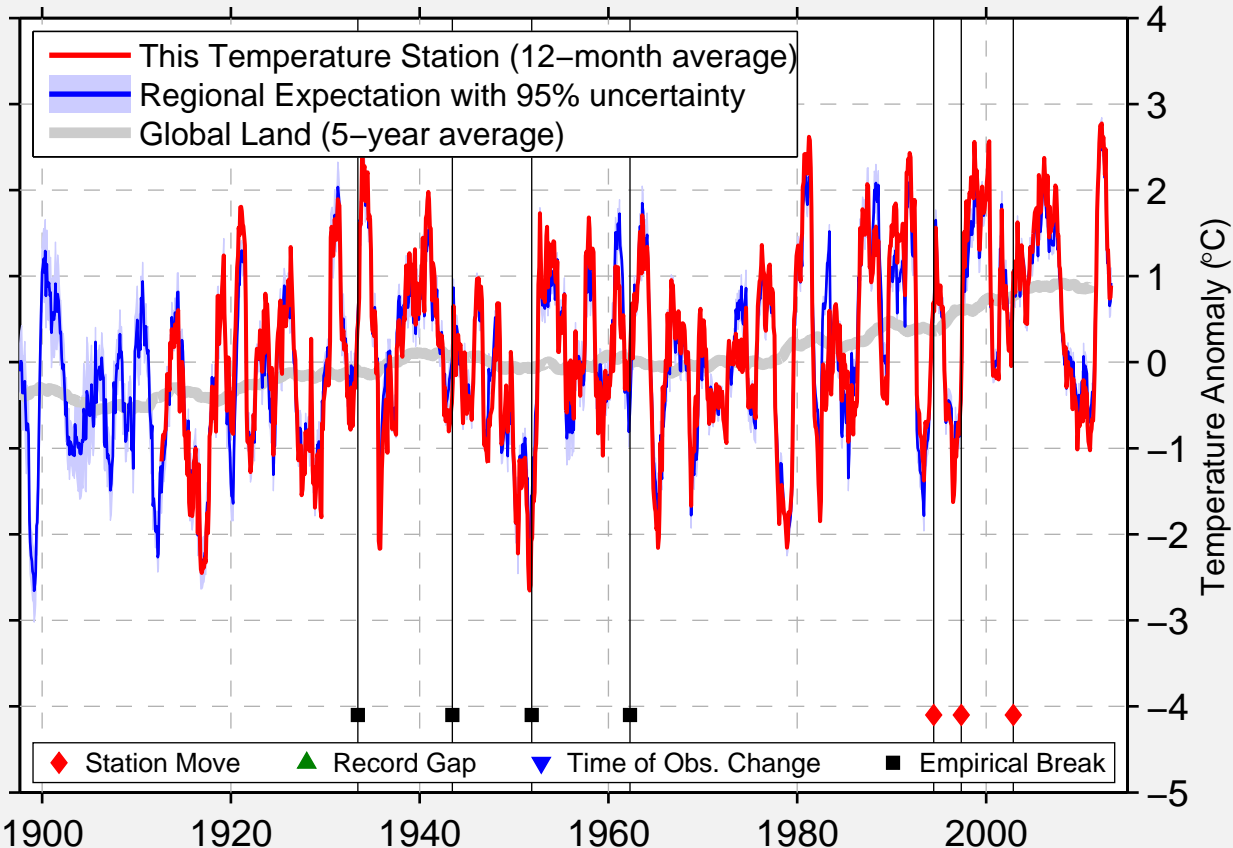

PLEVNA

46.419 N, 104.506 W (United States)

Data Quality Controlled and Aligned at Breakpoints

Berkeley Earth