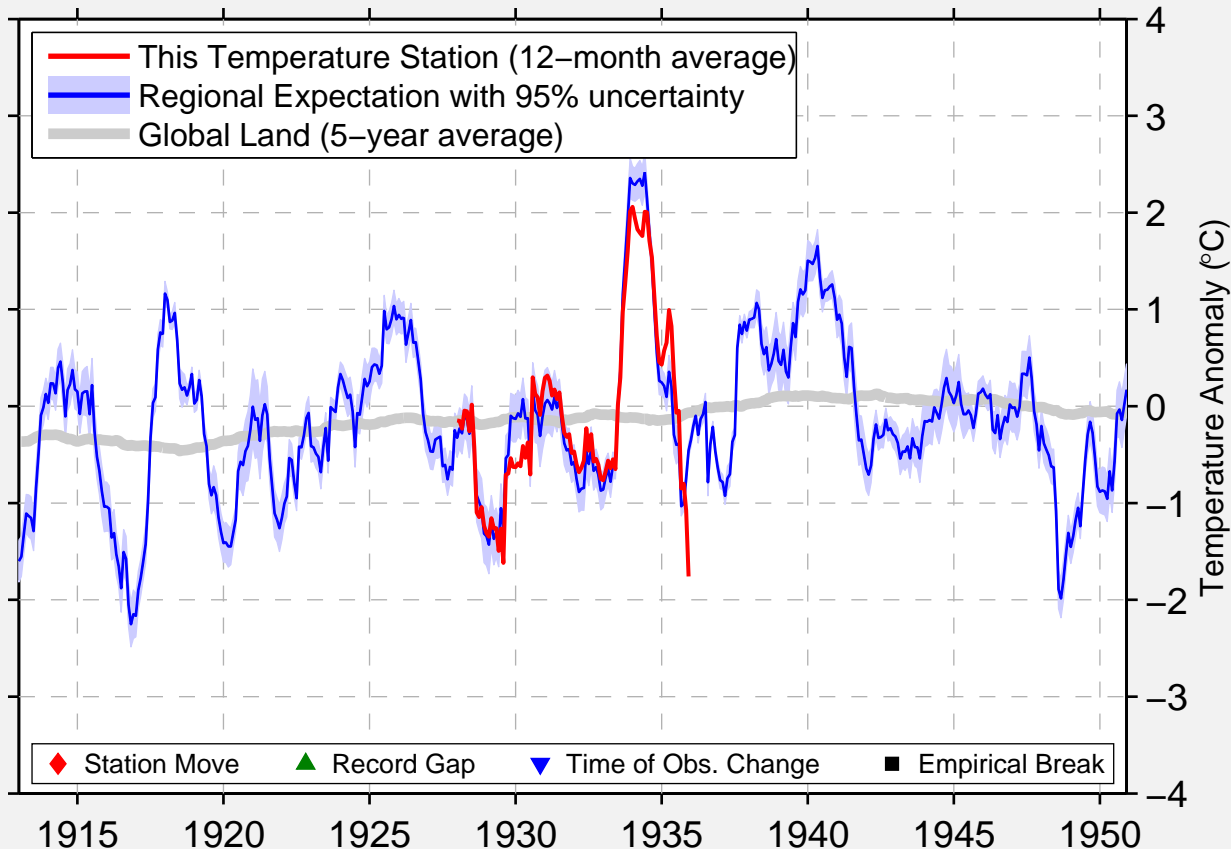

ALPOWA RANCH

46.417 N, 117.200 W (United States)

Data Quality Controlled and Aligned at Breakpoints

Berkeley Earth