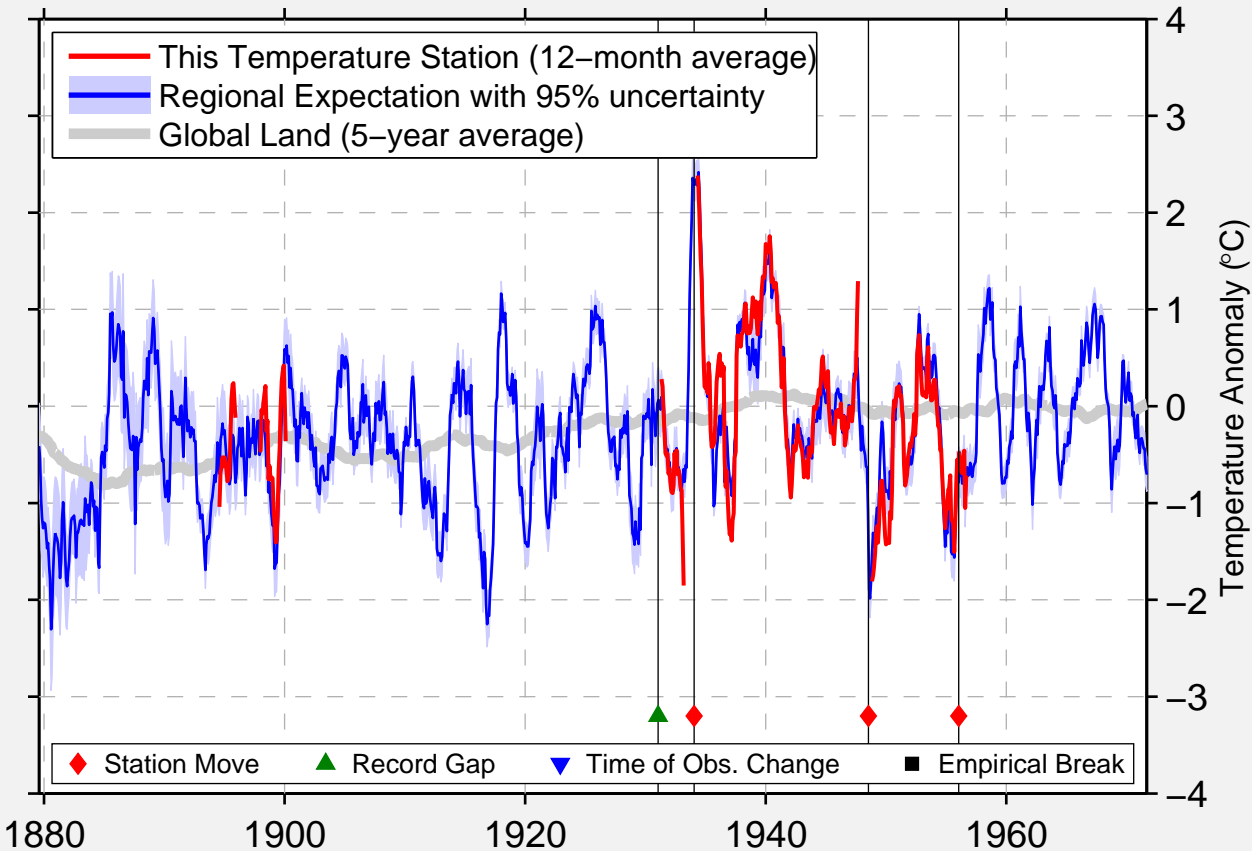

# LEWISTON WATER PLANT

46.417 N, 117.025 W (United States)

Data Quality Controlled and Aligned at Breakpoints

Berkeley Earth