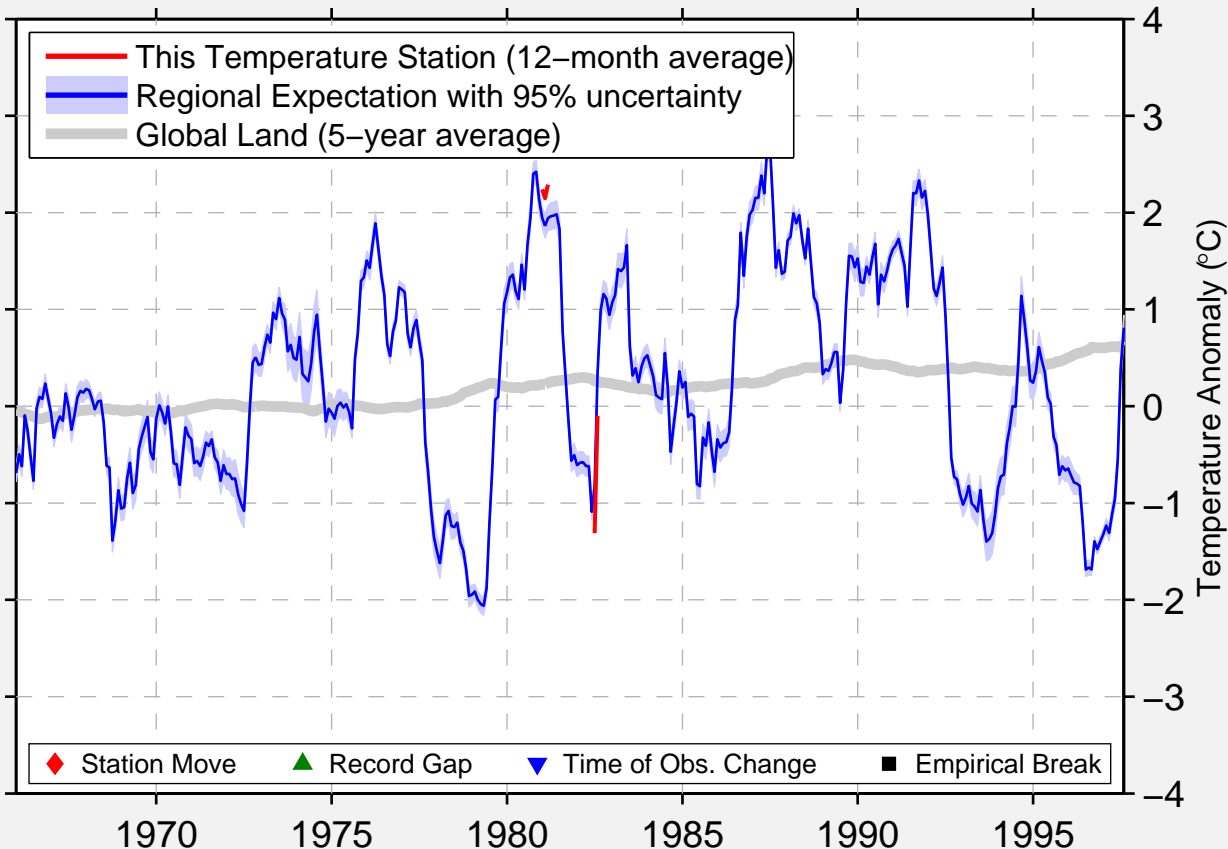

BEAVER LAKE STATE PARK

46.400 N, 99.617 W (United States)

Data Quality Controlled and Aligned at Breakpoints

Berkeley Earth