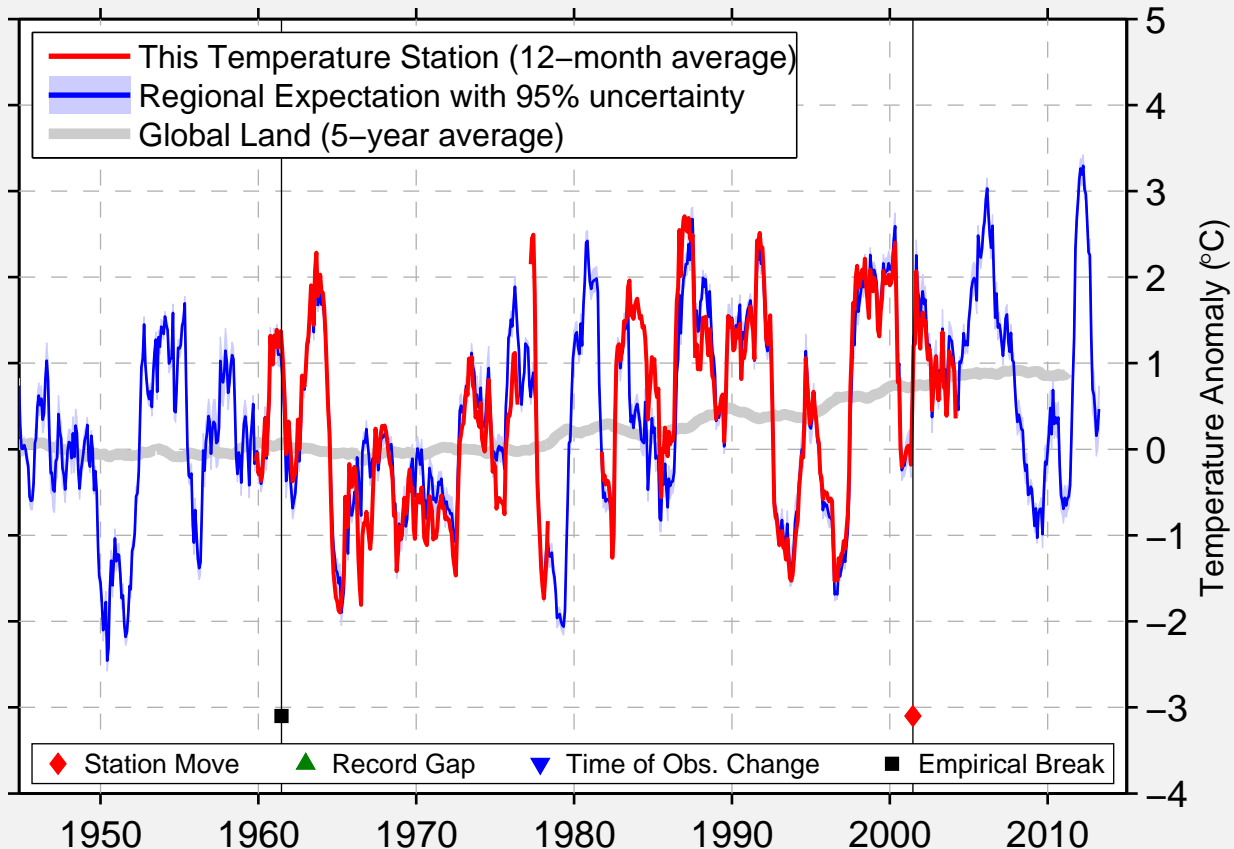

BREIEN

46.394 N, 100.933 W (United States)

Data Quality Controlled and Aligned at Breakpoints

Berkeley Earth