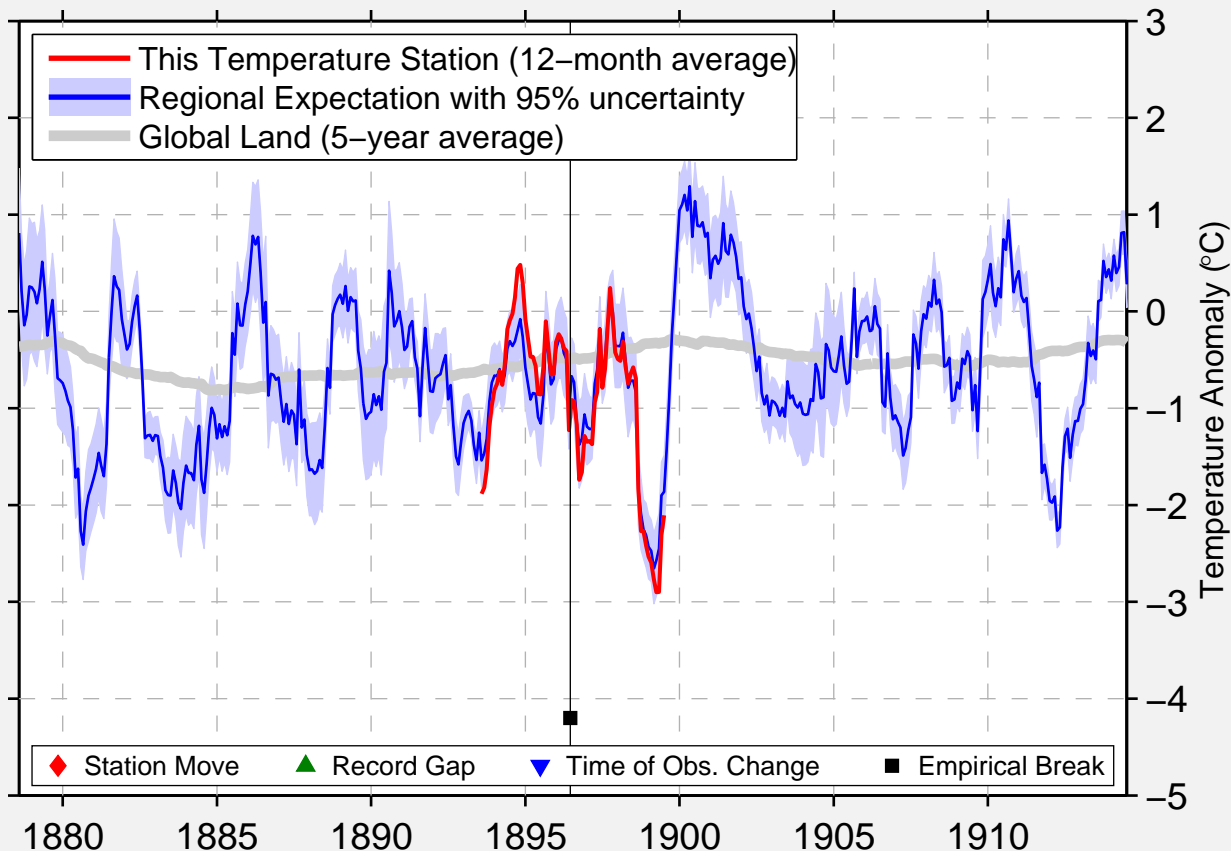

FORT KEOGH

46.383 N, 105.867 W (United States)

Data Quality Controlled and Aligned at Breakpoints

Berkeley Earth