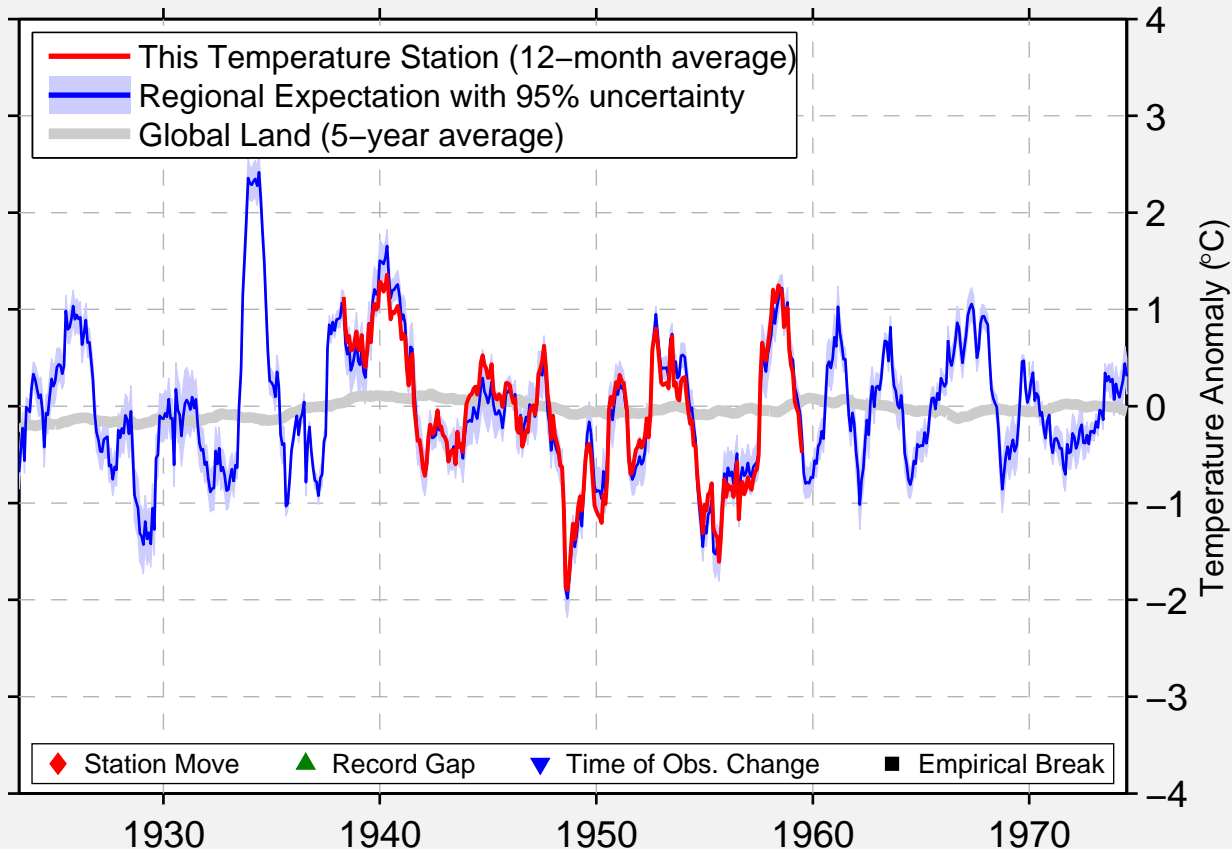

CLARKSTON HEIGHTS

46.383 N, 117.083 W (United States)

Data Quality Controlled and Aligned at Breakpoints

Berkeley Earth