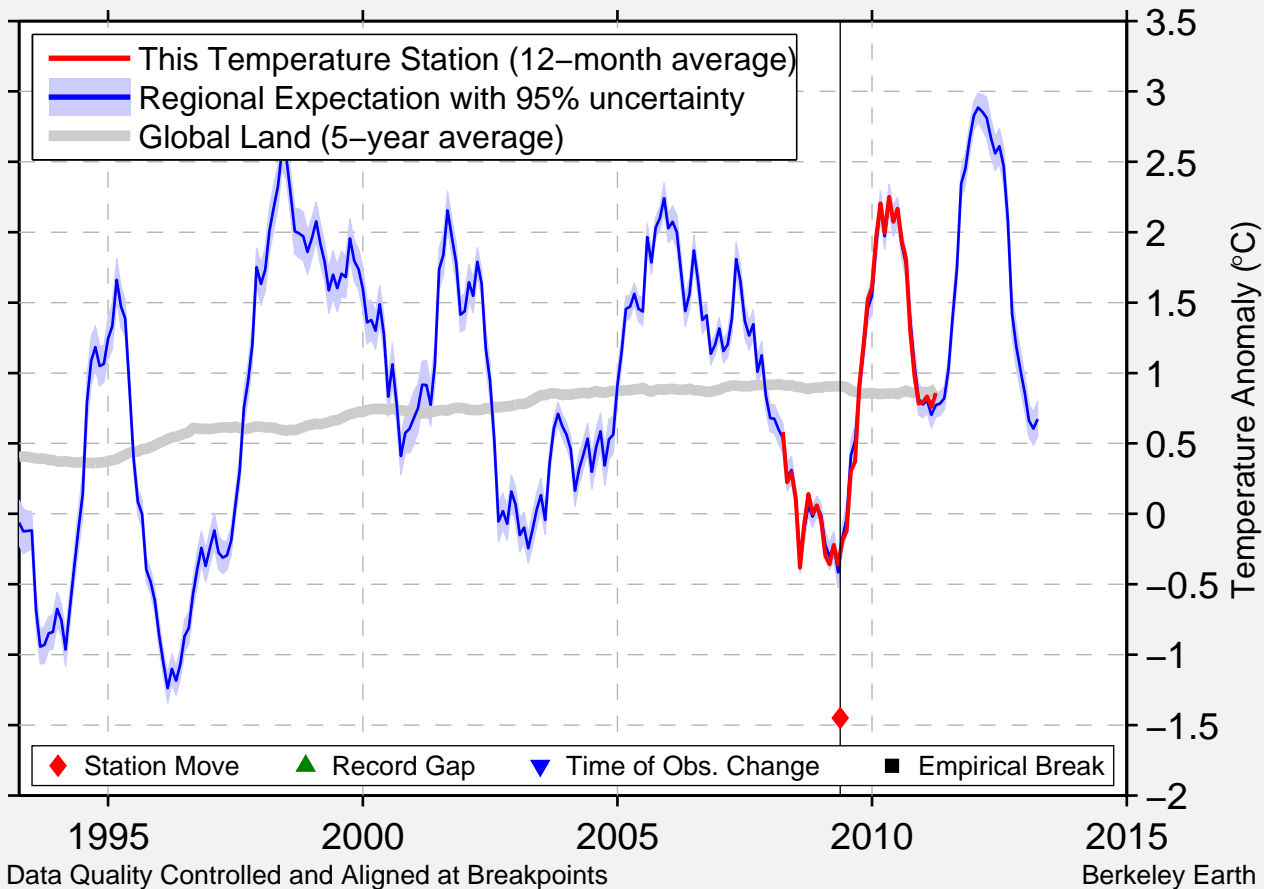

NEWBERRY 1N

46.373 N, 85.509 W (United States)

Data Quality Controlled and Aligned at Breakpoints

Berkeley Earth