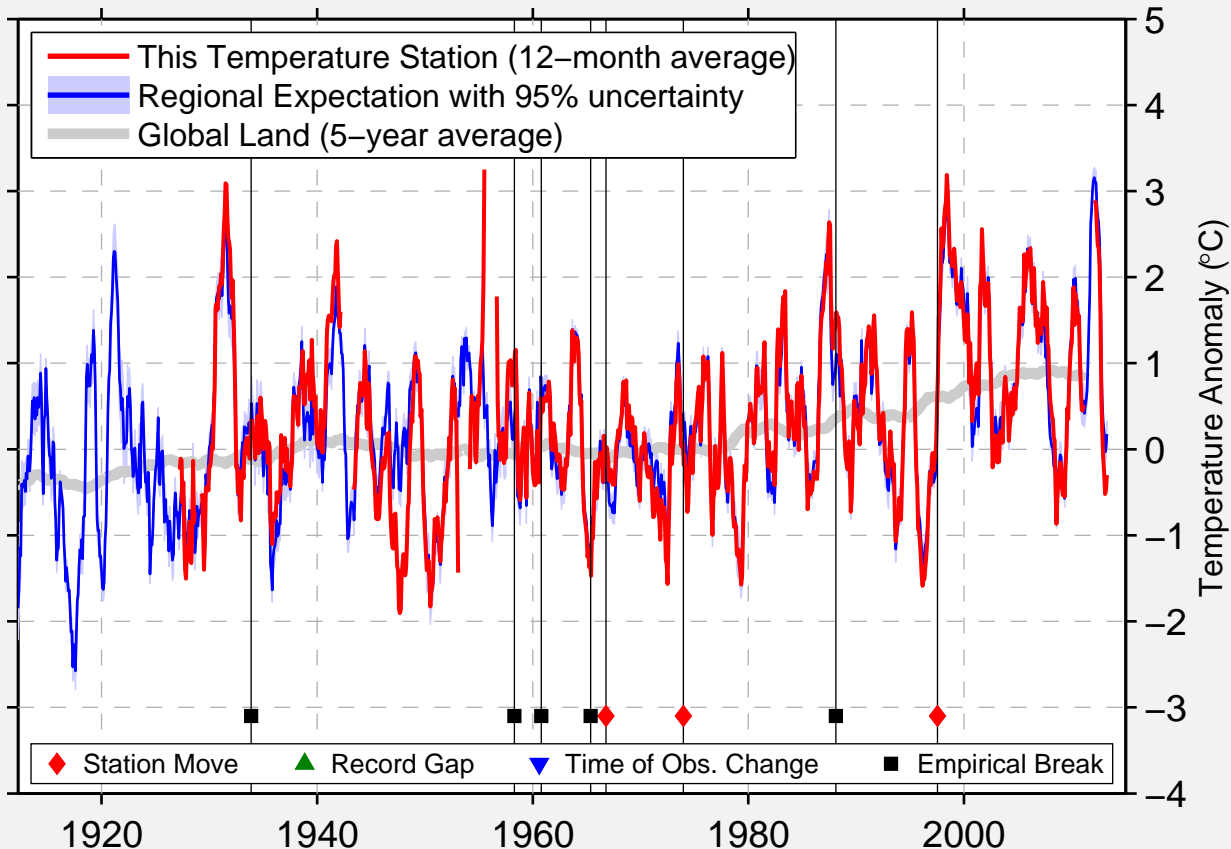

# MELLEN 4 NE

46.369 N, 90.642 W (United States)

Data Quality Controlled and Aligned at Breakpoints

Berkeley Earth