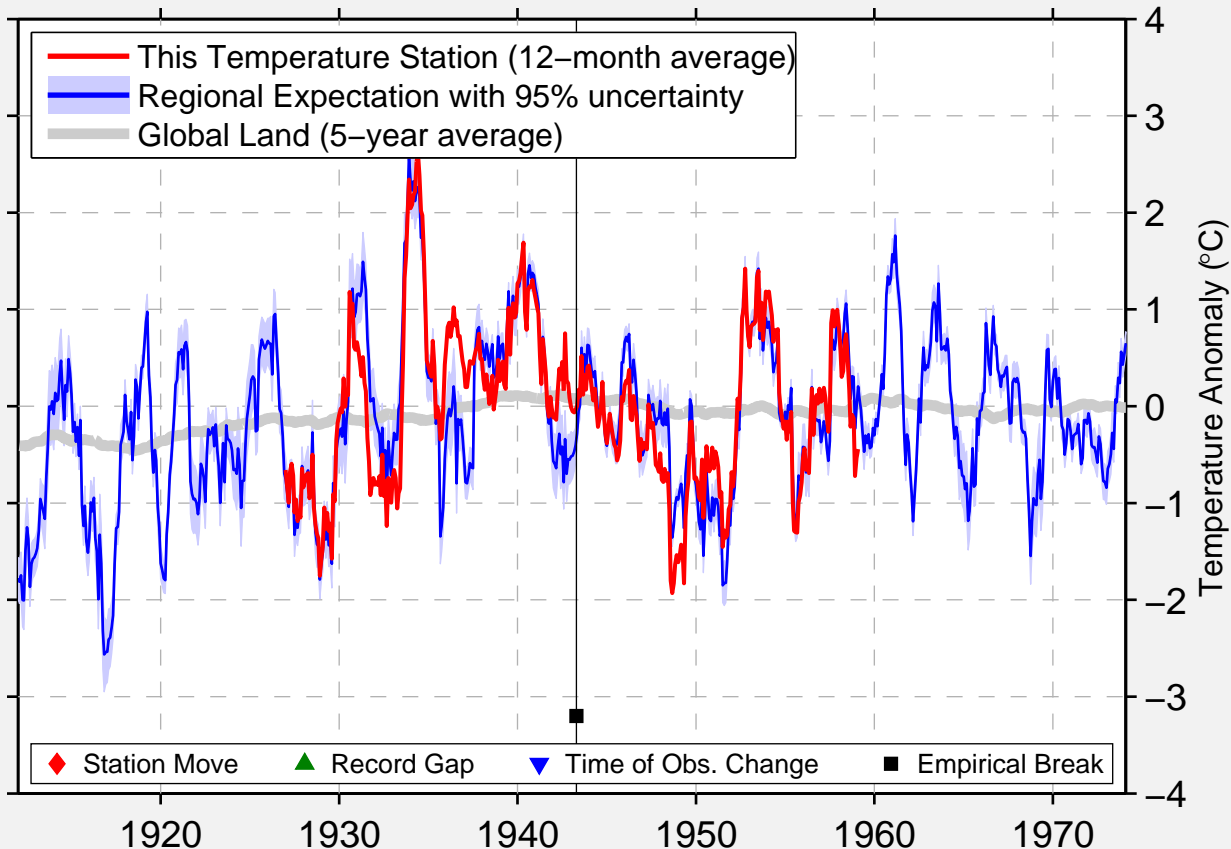

# LOWETH

46.367 N, 110.700 W (United States)

Data Quality Controlled and Aligned at Breakpoints

Berkeley Earth