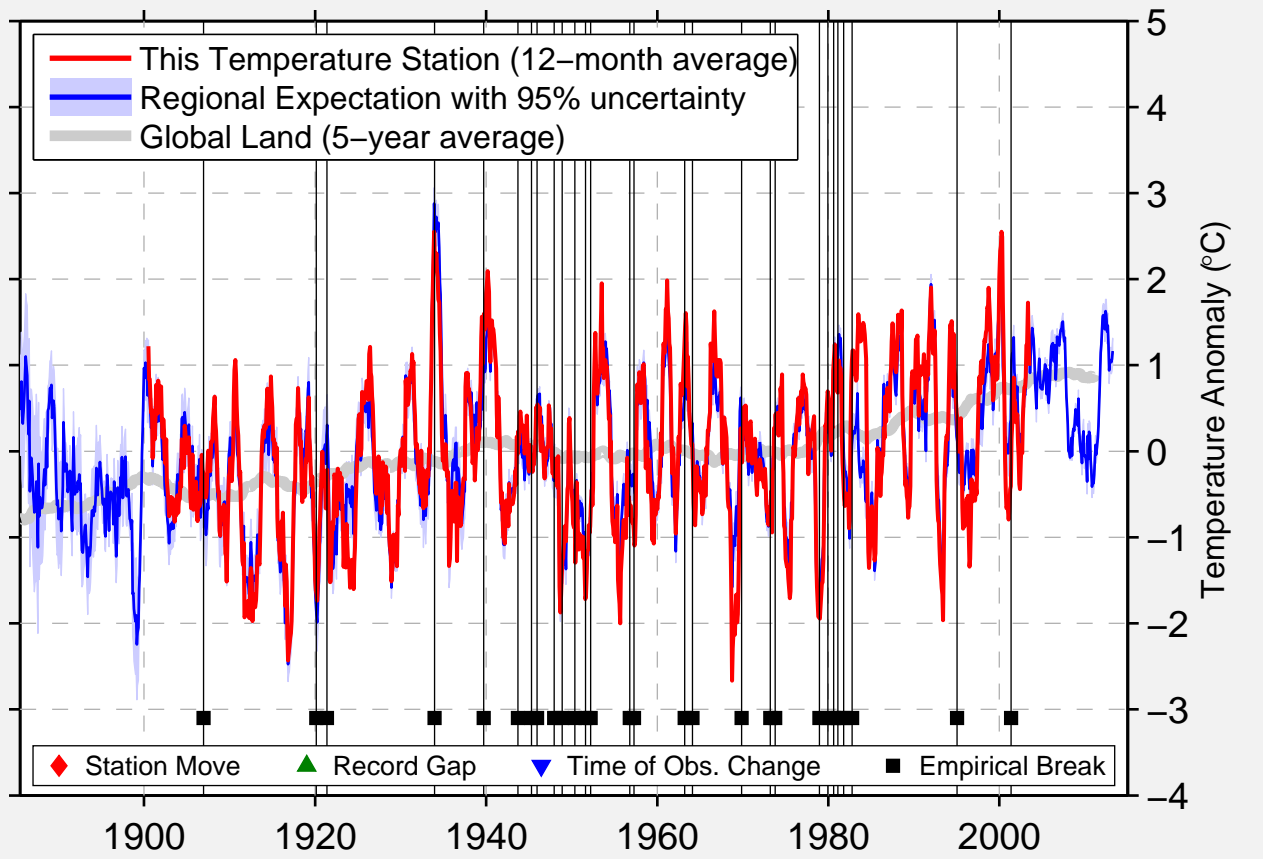

HELENA WSO, MT

46.360 N, 112.000 W (United States)

Data Quality Controlled and Aligned at Breakpoints

Berkeley Earth