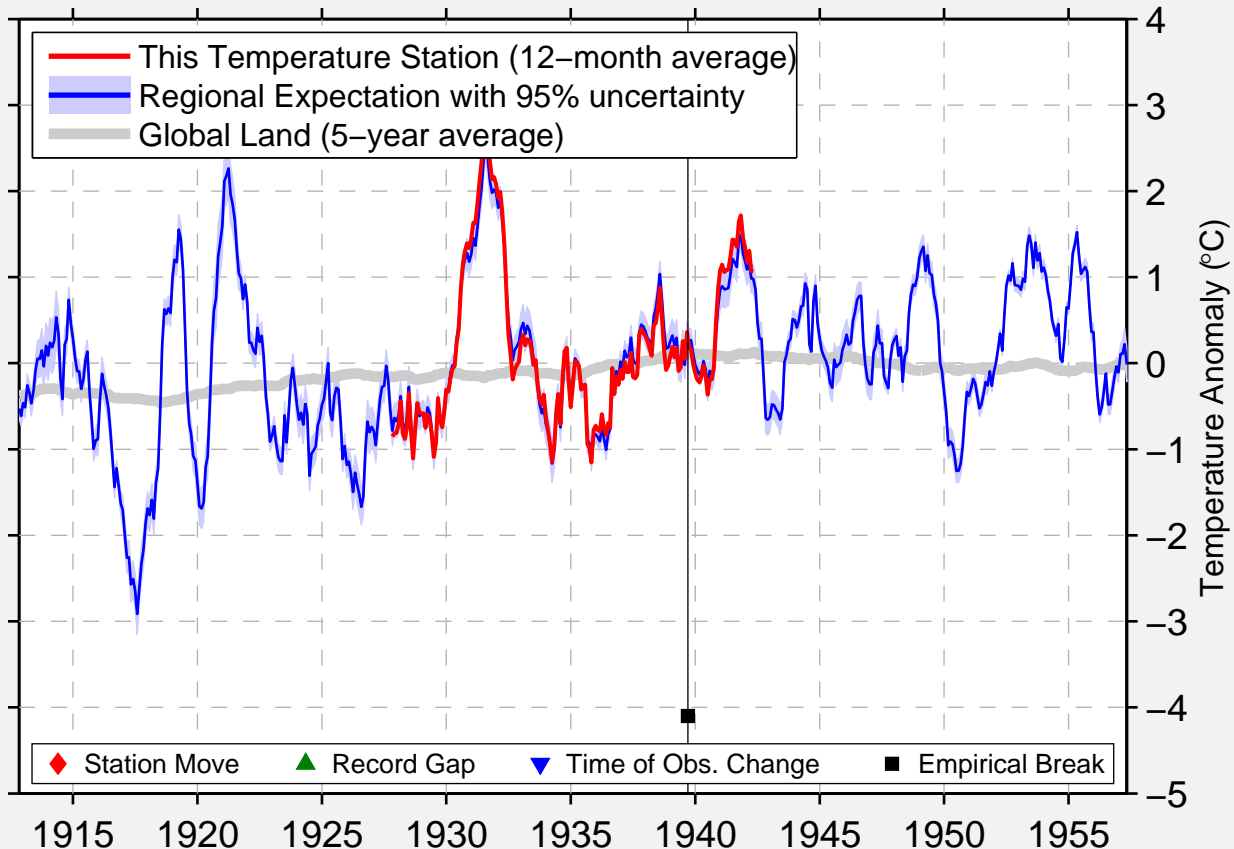

# DUKES

46.333 N, 87.167 W (United States)

Data Quality Controlled and Aligned at Breakpoints

Berkeley Earth