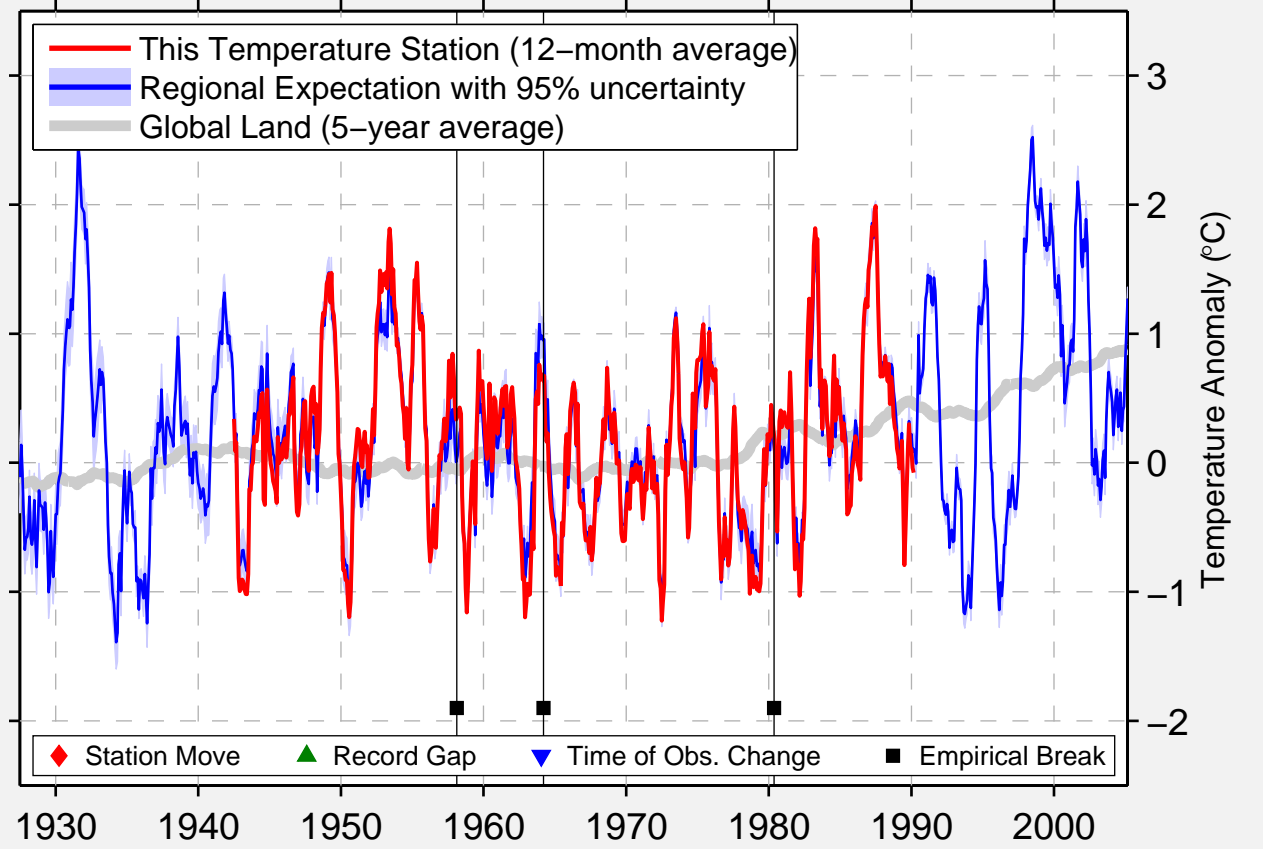

DUNBAR FOREST EXP STN

46.317 N, 84.233 W (United States)

Data Quality Controlled and Aligned at Breakpoints

Berkeley Earth