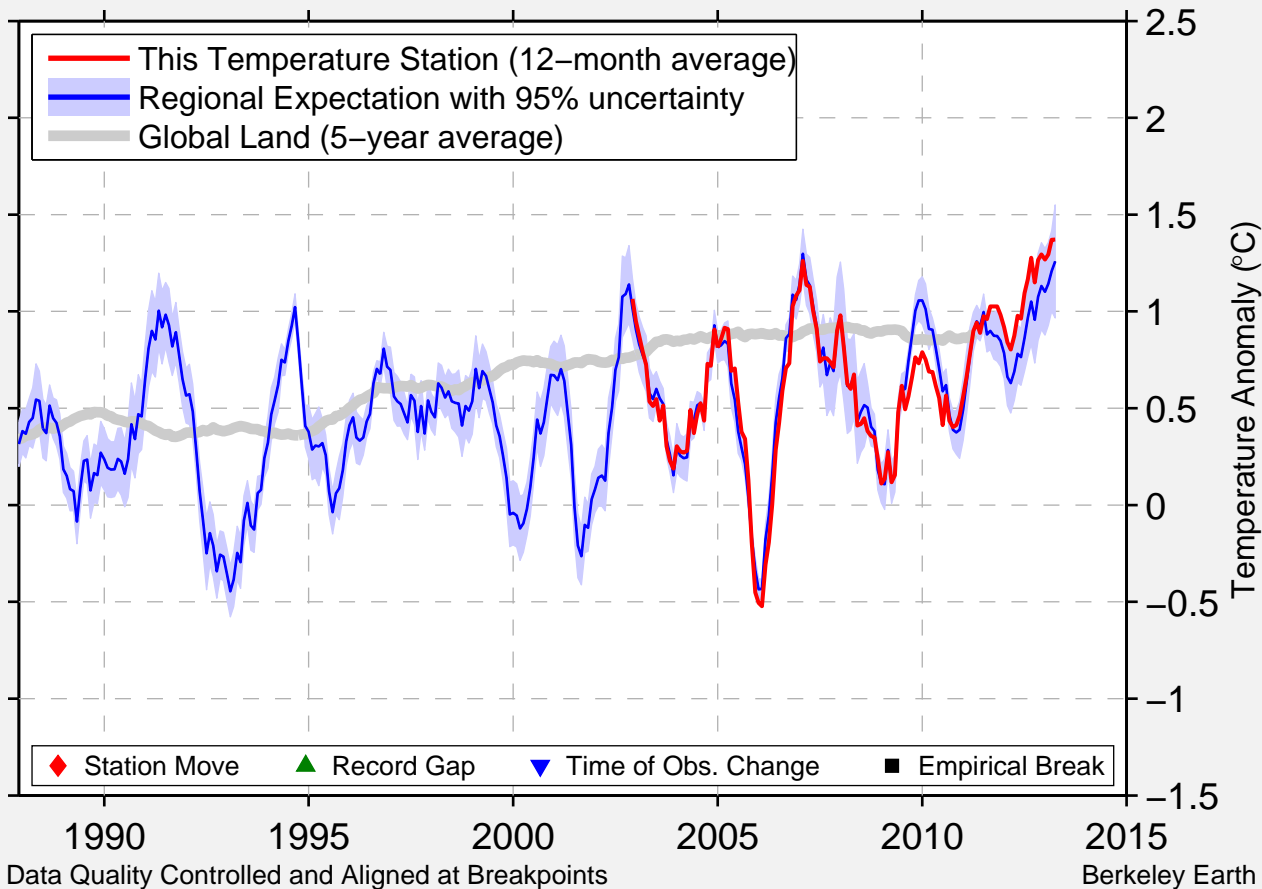

# MUNGLINUP WEST

33.555 S, 120.700 E (Australia)

Data Quality Controlled and Aligned at Breakpoints

Berkeley Earth