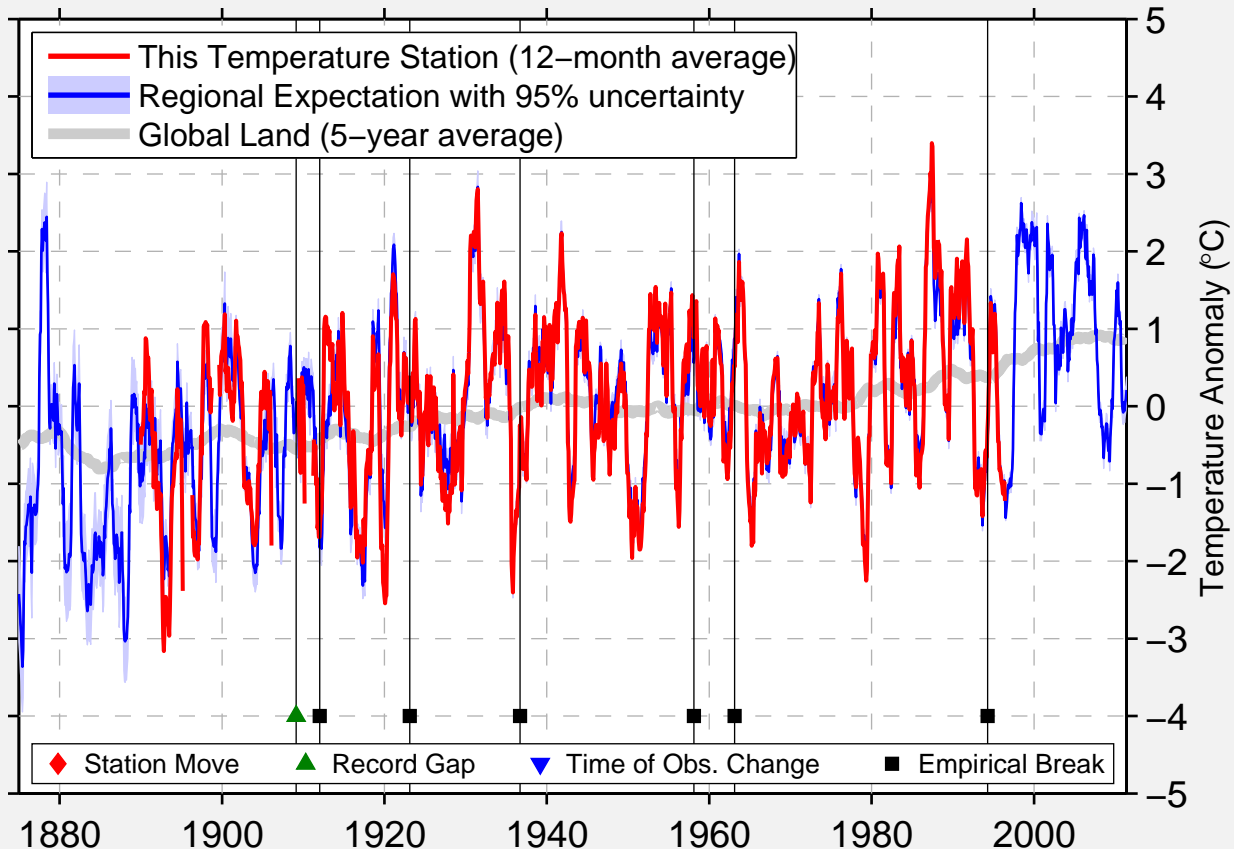

WAHPETON-3N

46.300 N, 96.600 W (United States)

Data Quality Controlled and Aligned at Breakpoints

Berkeley Earth