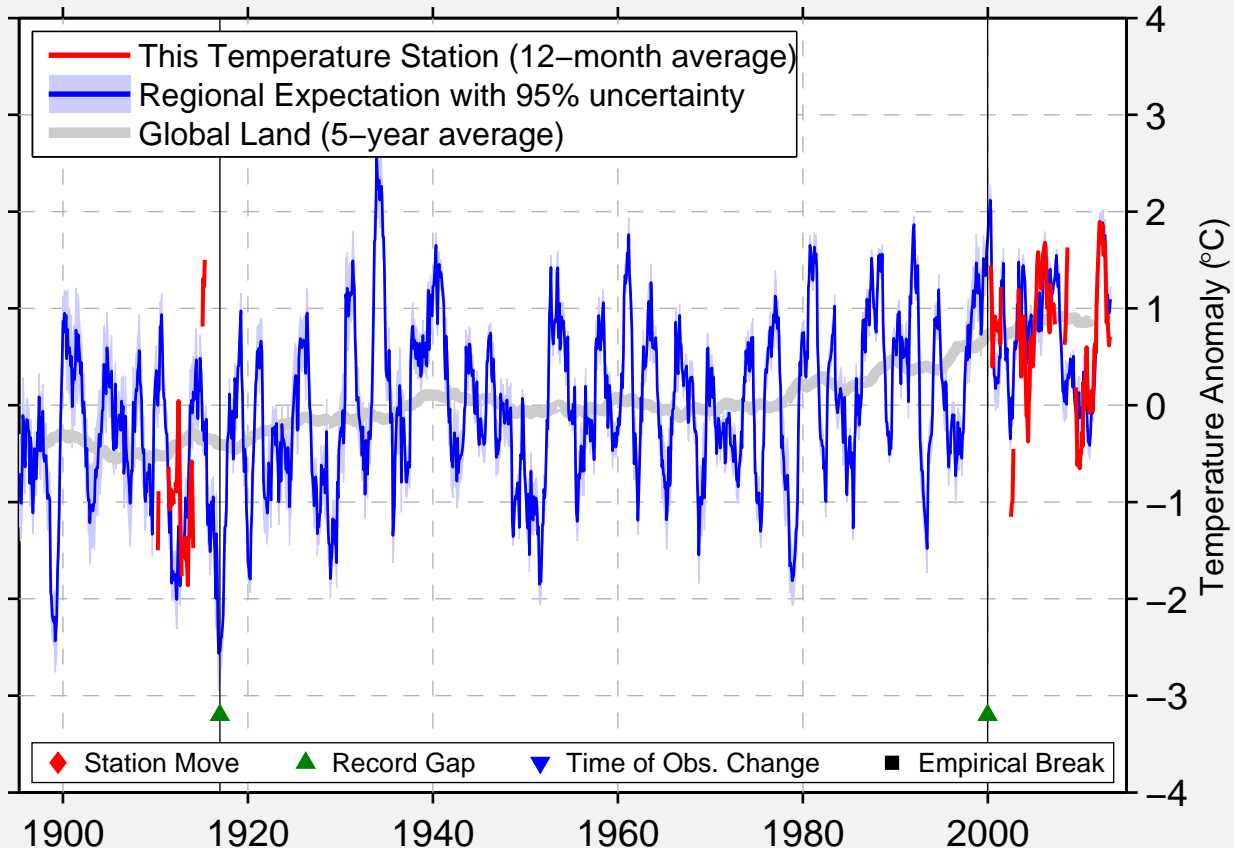

RYEGATE

46.299 N, 109.256 W (United States)

Data Quality Controlled and Aligned at Breakpoints

Berkeley Earth