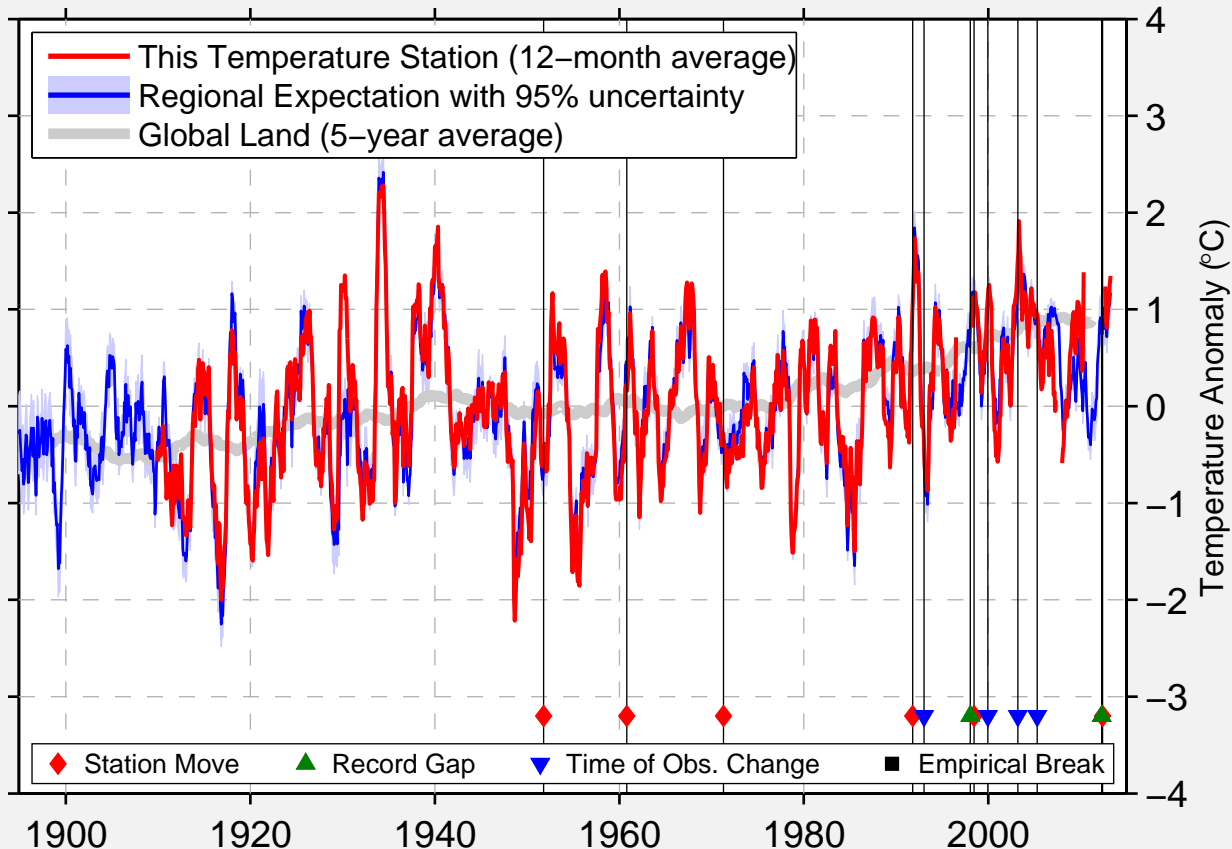

NEZ PERCE

46.291 N, 116.292 W (United States)

Data Quality Controlled and Aligned at Breakpoints

Berkeley Earth