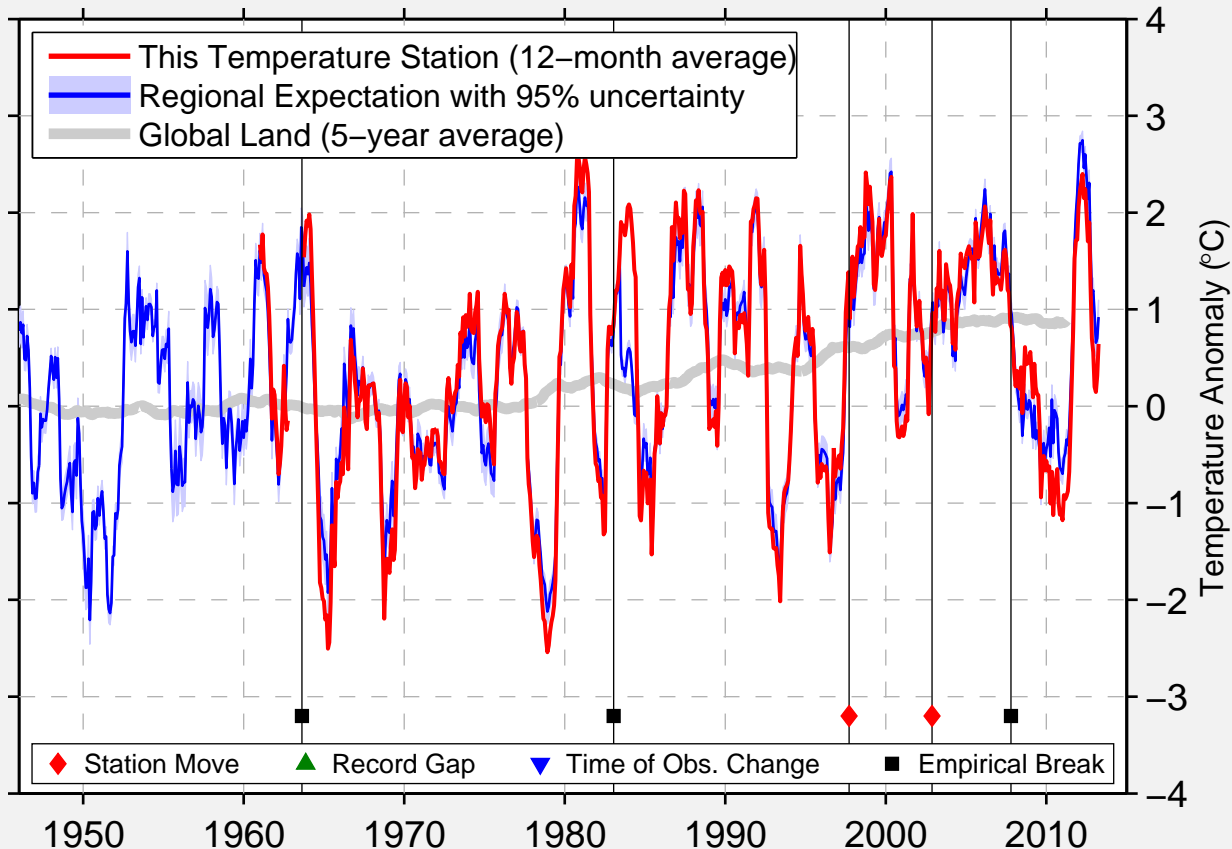

MIZPAH 4 NNW

46.286 N, 105.292 W (United States)

Data Quality Controlled and Aligned at Breakpoints

Berkeley Earth