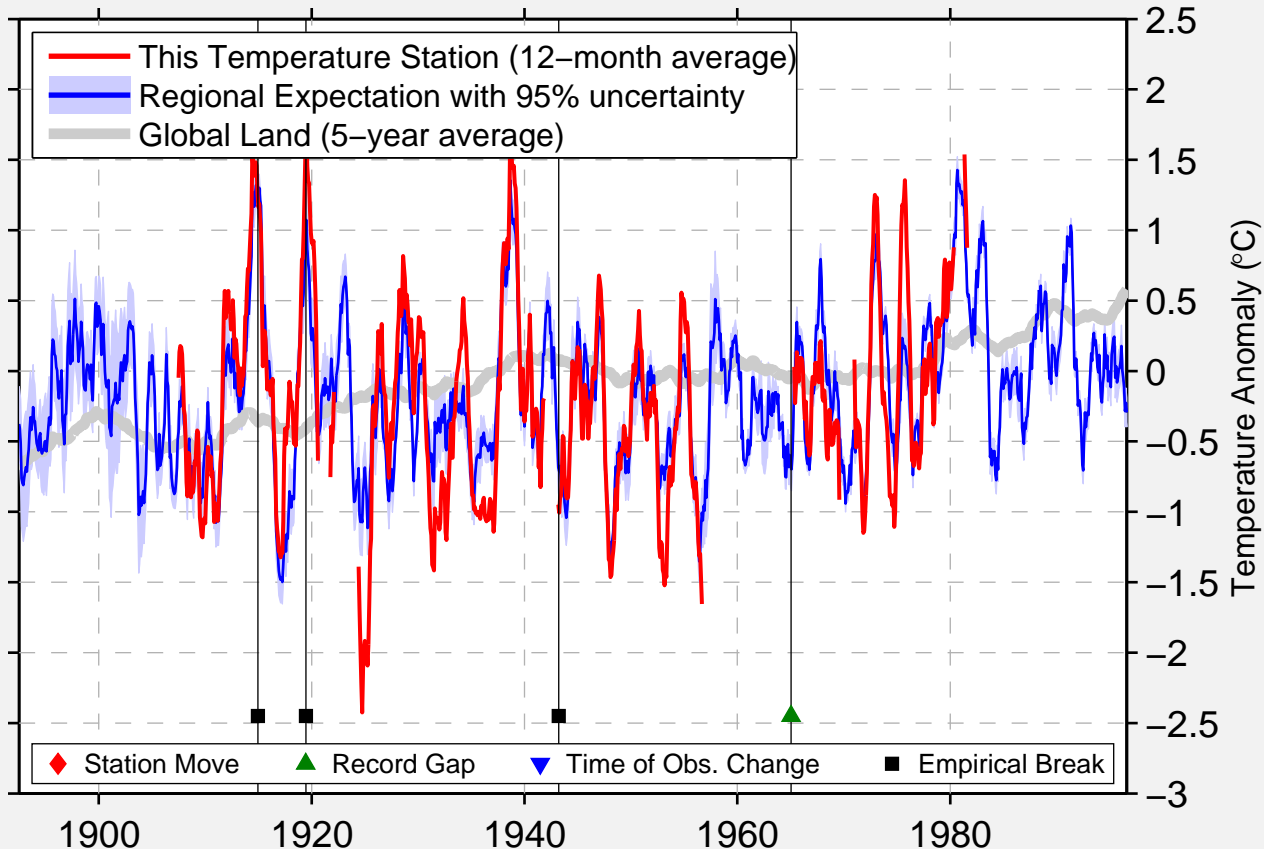

CANOWINDRA (CANOWINDRA STREET)

33.570 S, 148.668 E (Australia)

Data Quality Controlled and Aligned at Breakpoints

Berkeley Earth