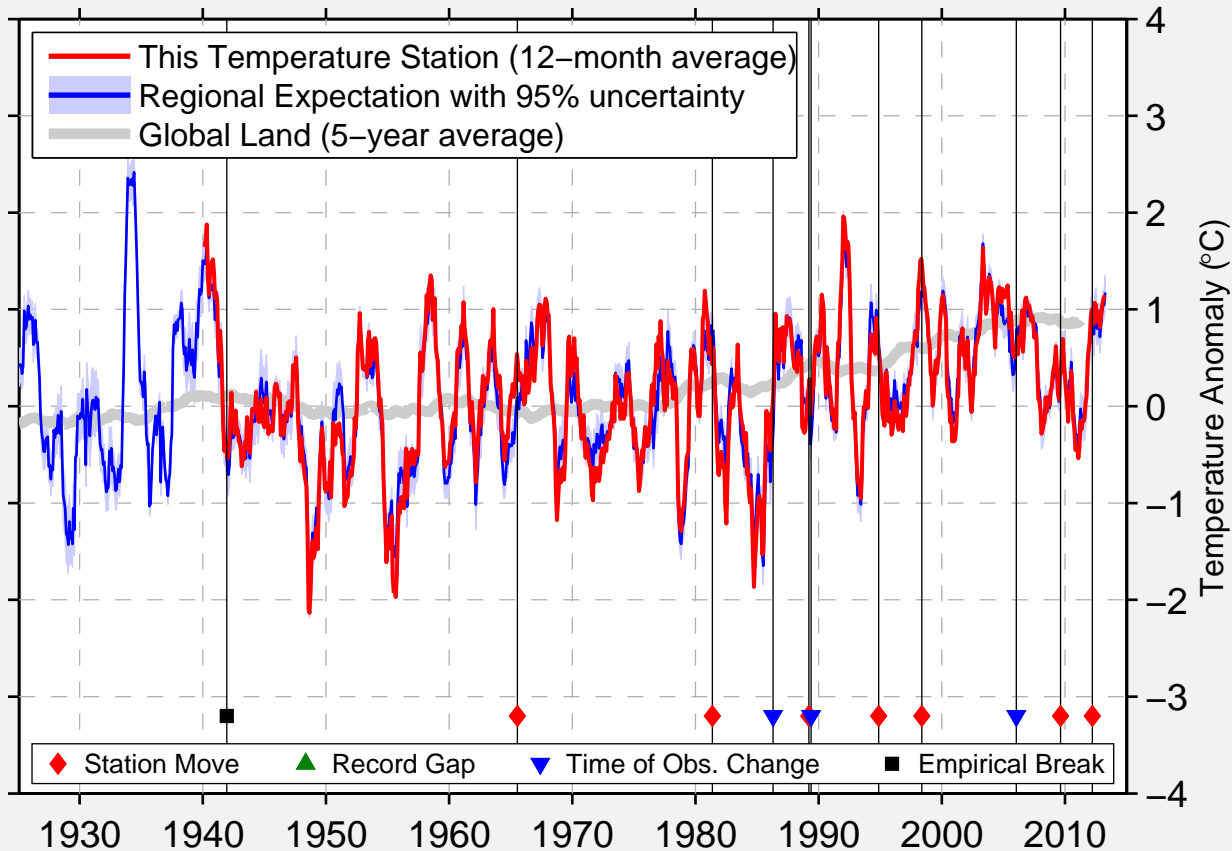

# WINCHESTER 1 SE

46.236 N, 116.620 W (United States)

Data Quality Controlled and Aligned at Breakpoints

Berkeley Earth