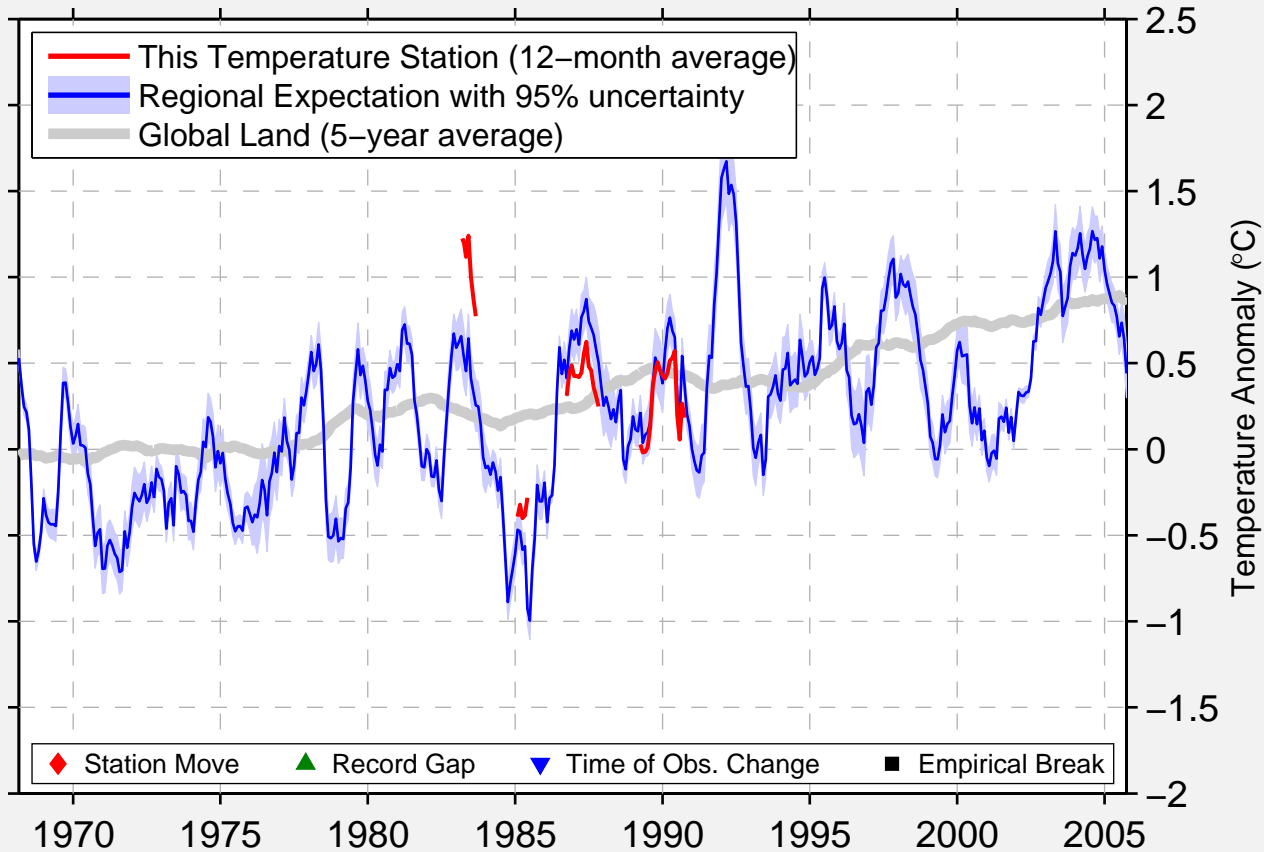

# ENVIRONM BUOY 46010

46.183 N, 124.183 W (United States)

Data Quality Controlled and Aligned at Breakpoints

Berkeley Earth