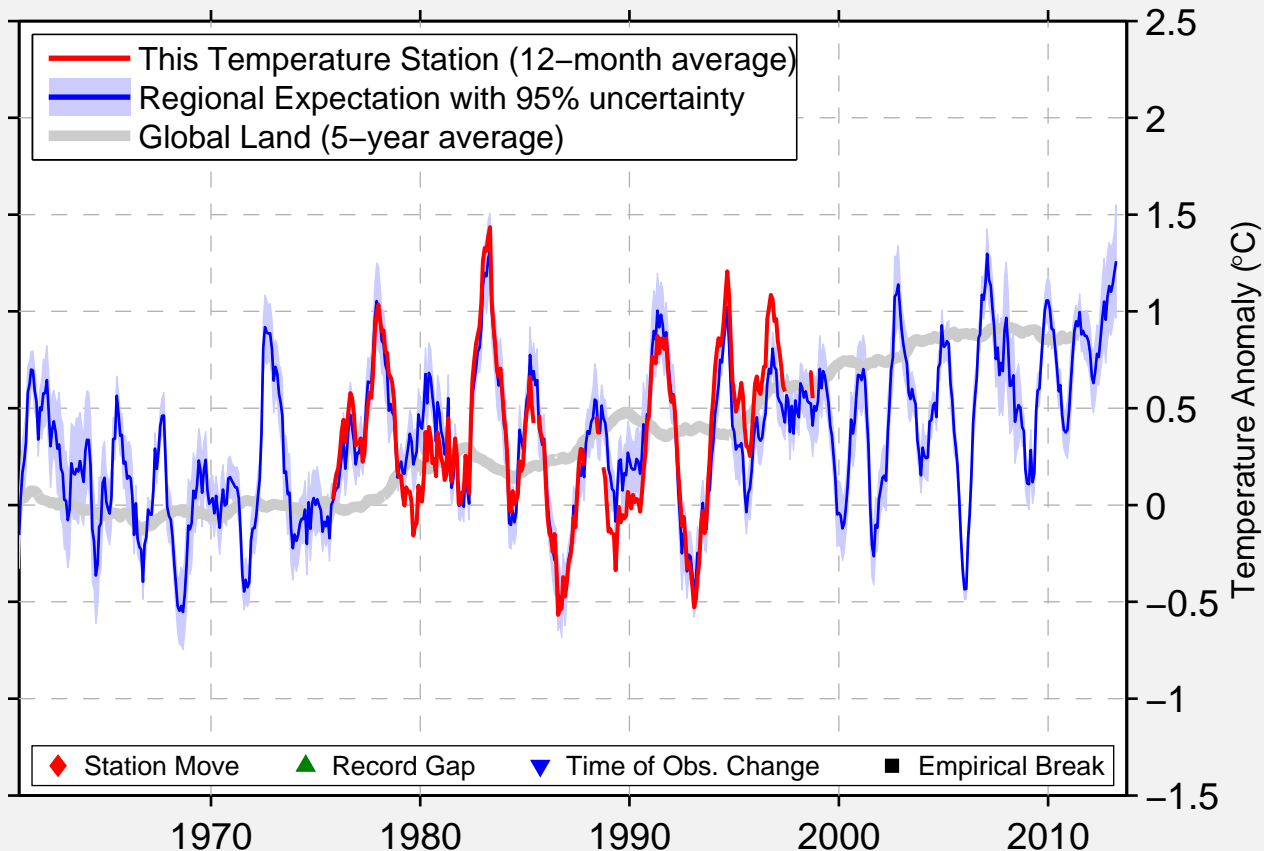

# MUNGLINUP MELALEUCA

33.600 S, 120.751 E (Australia)

Data Quality Controlled and Aligned at Breakpoints

Berkeley Earth