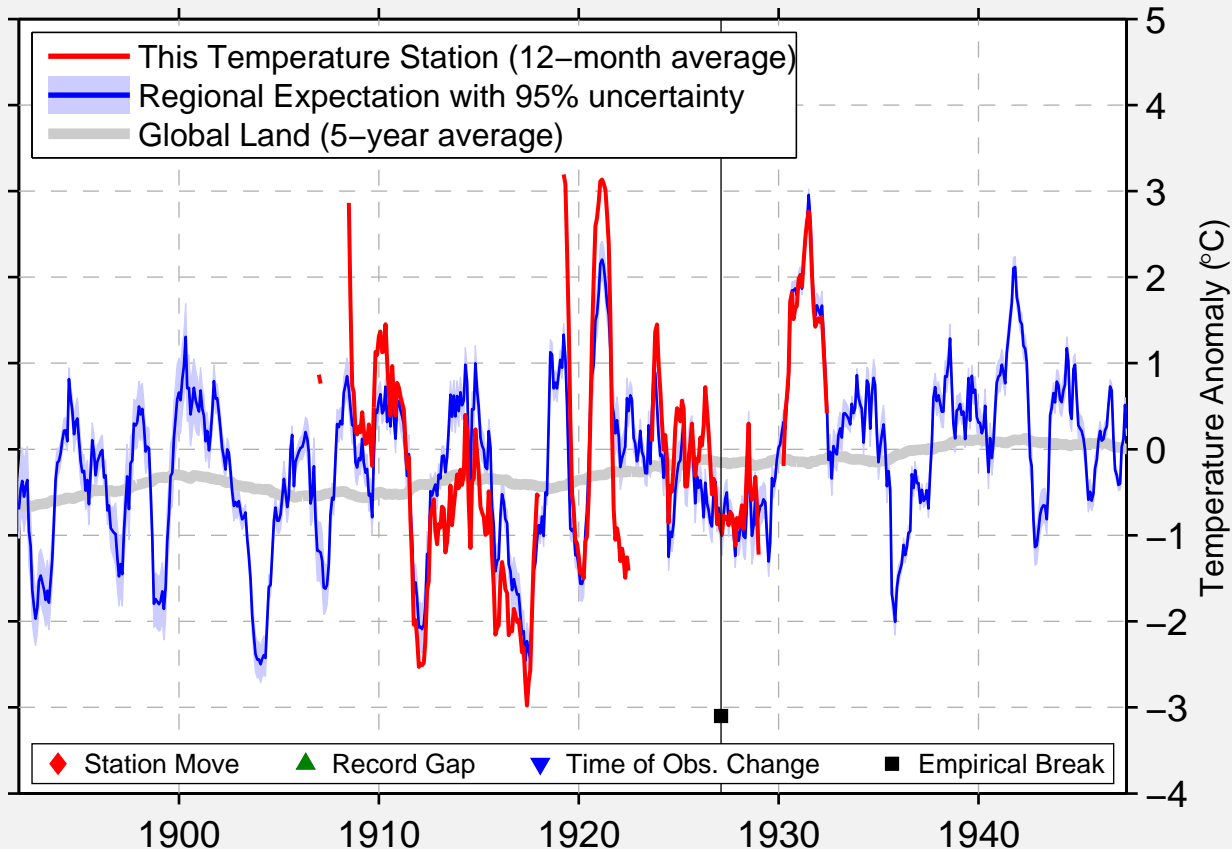

FORT RIPLEY

46.181 N, 94.366 W (United States)

Data Quality Controlled and Aligned at Breakpoints

Berkeley Earth