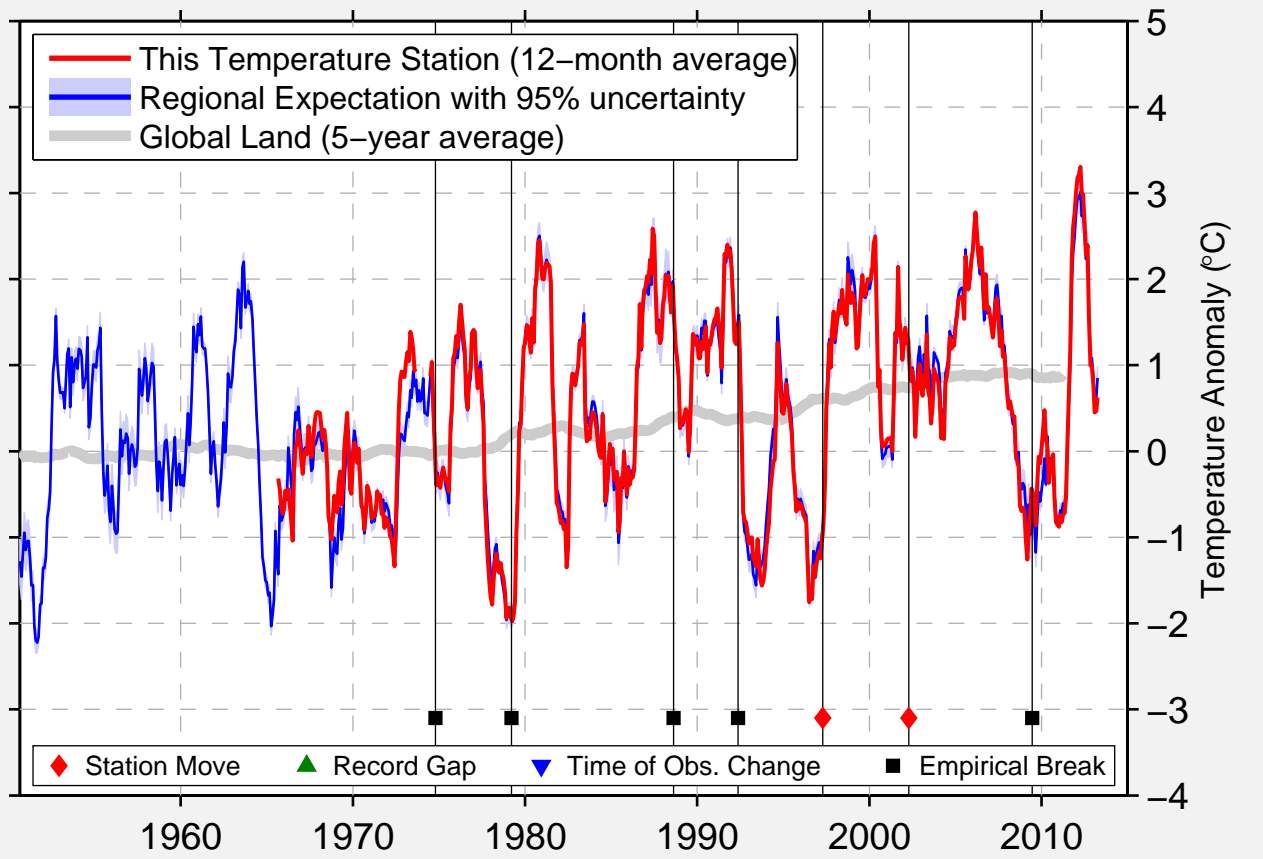

# PRETTY ROCK

46.167 N, 101.850 W (United States)

Data Quality Controlled and Aligned at Breakpoints

Berkeley Earth