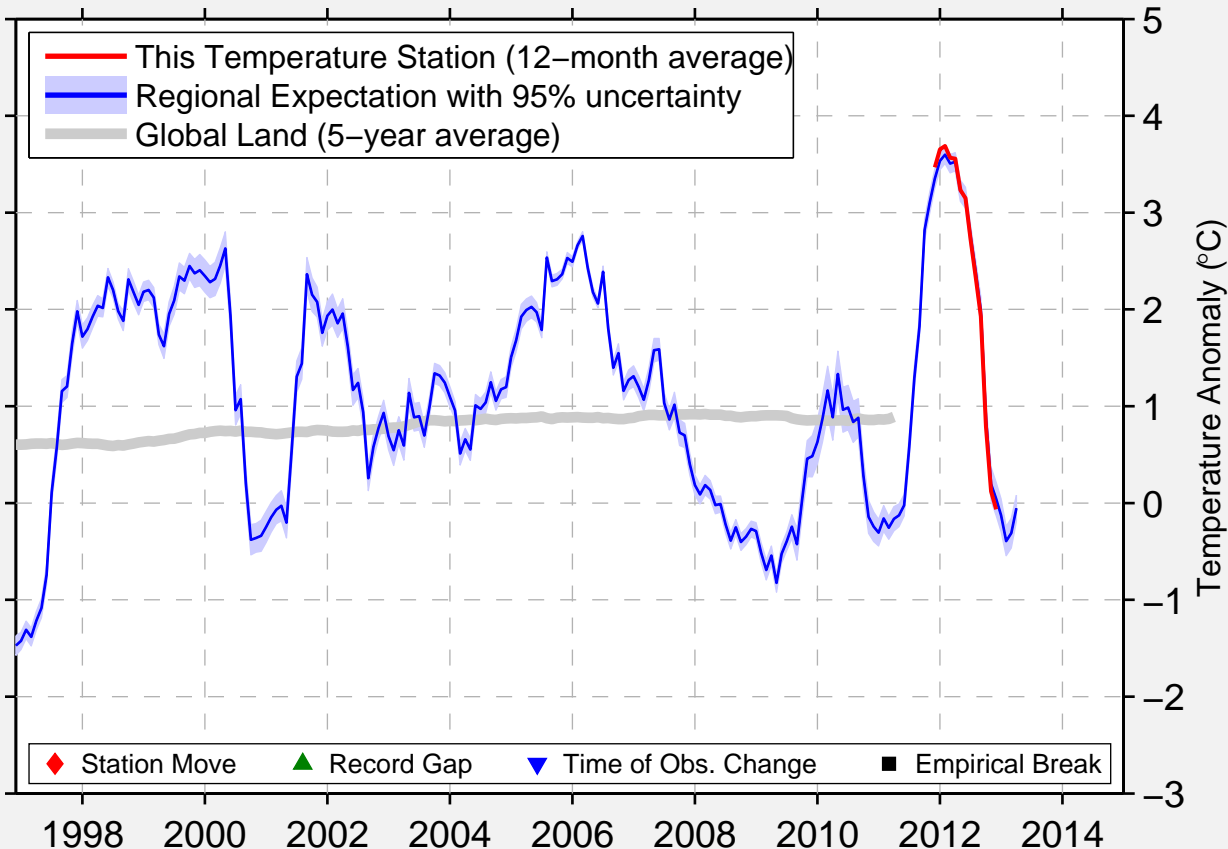

OAKES MUNI ARPT

46.167 N, 98.083 W (United States)

Data Quality Controlled and Aligned at Breakpoints

Berkeley Earth