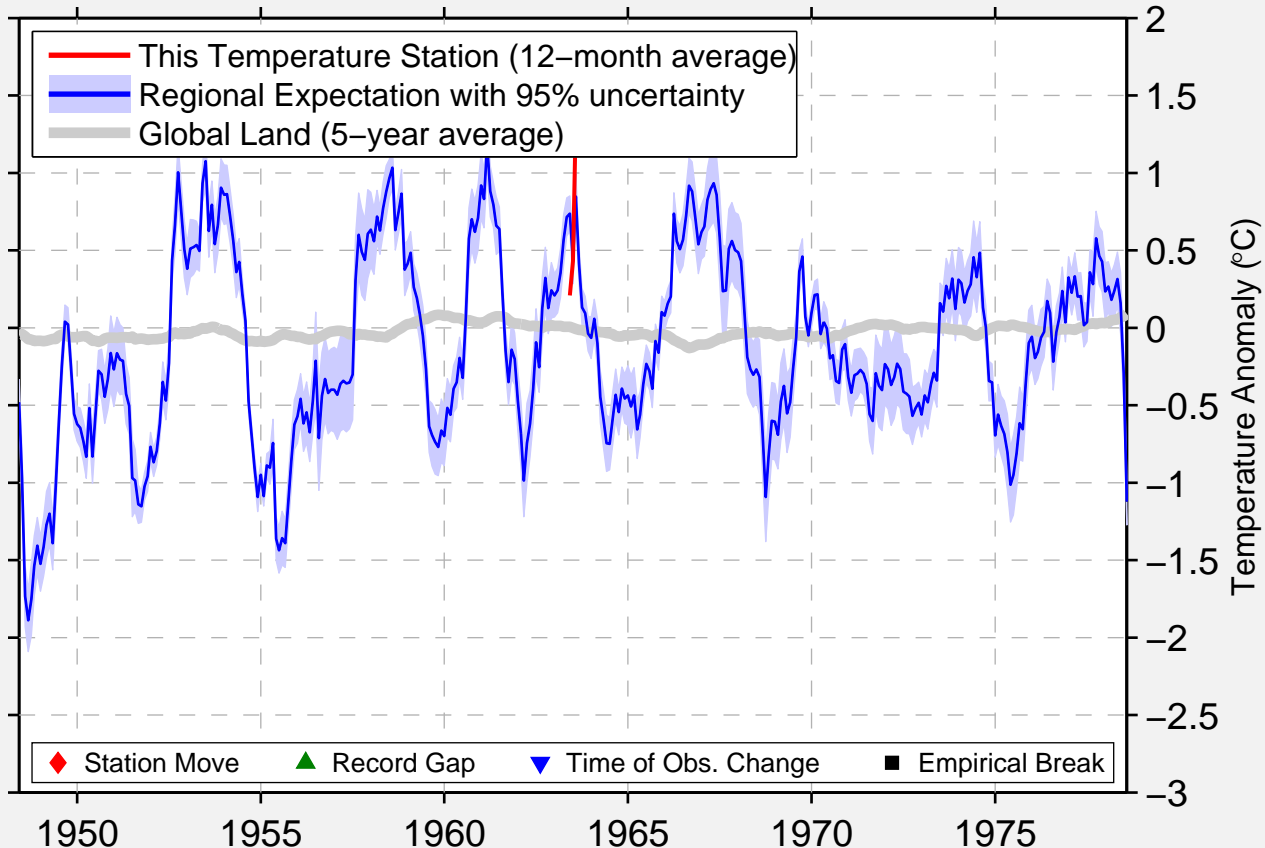

MOOSE CREEK RANCH

46.167 N, 114.883 W (United States)

Data Quality Controlled and Aligned at Breakpoints

Berkeley Earth