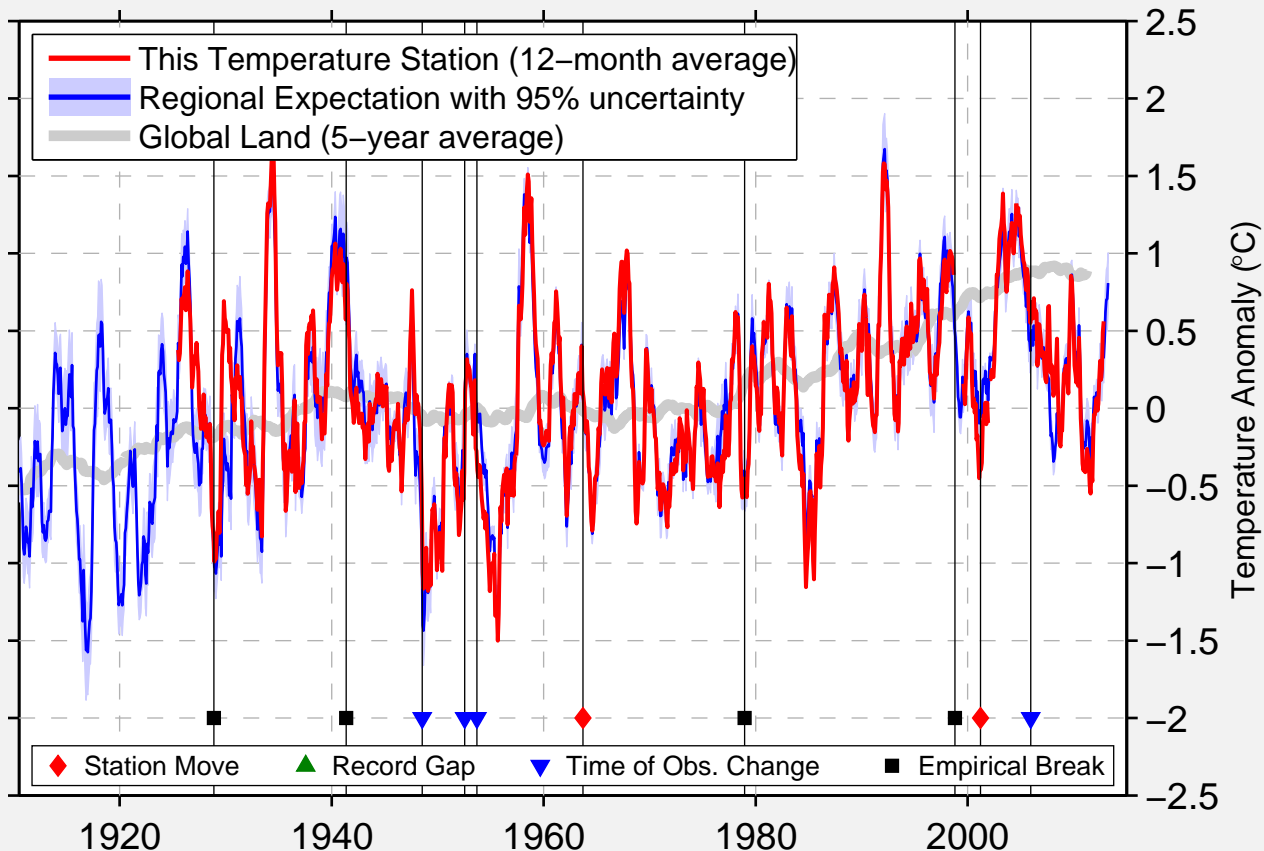

LONGVIEW

46.151 N, 122.916 W (United States)

Data Quality Controlled and Aligned at Breakpoints

Berkeley Earth