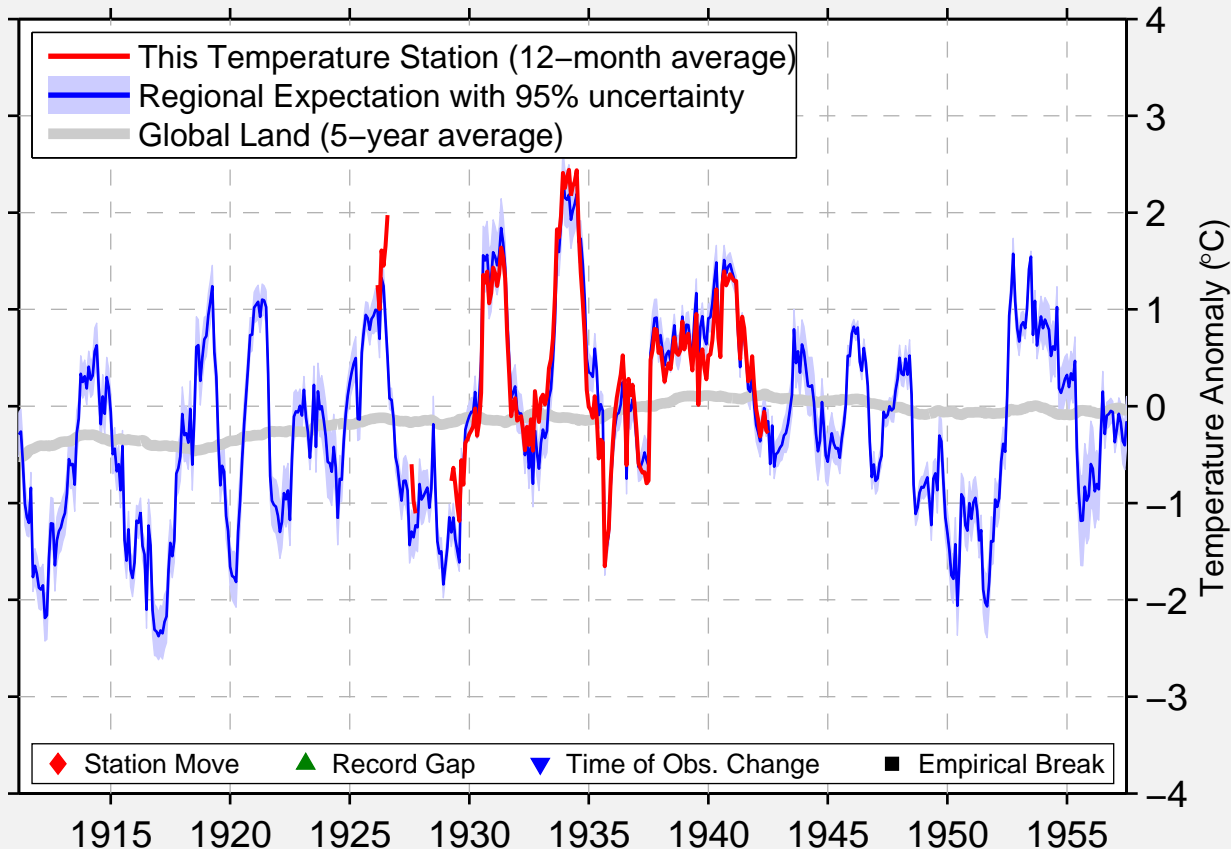

SARPY CREEK

46.119 N, 107.100 W (United States)

◆ Station Move ▲ Record Gap ▼ Time of Obs. Change ■ Empirical Break

Data Quality Controlled and Aligned at Breakpoints

Berkeley Earth