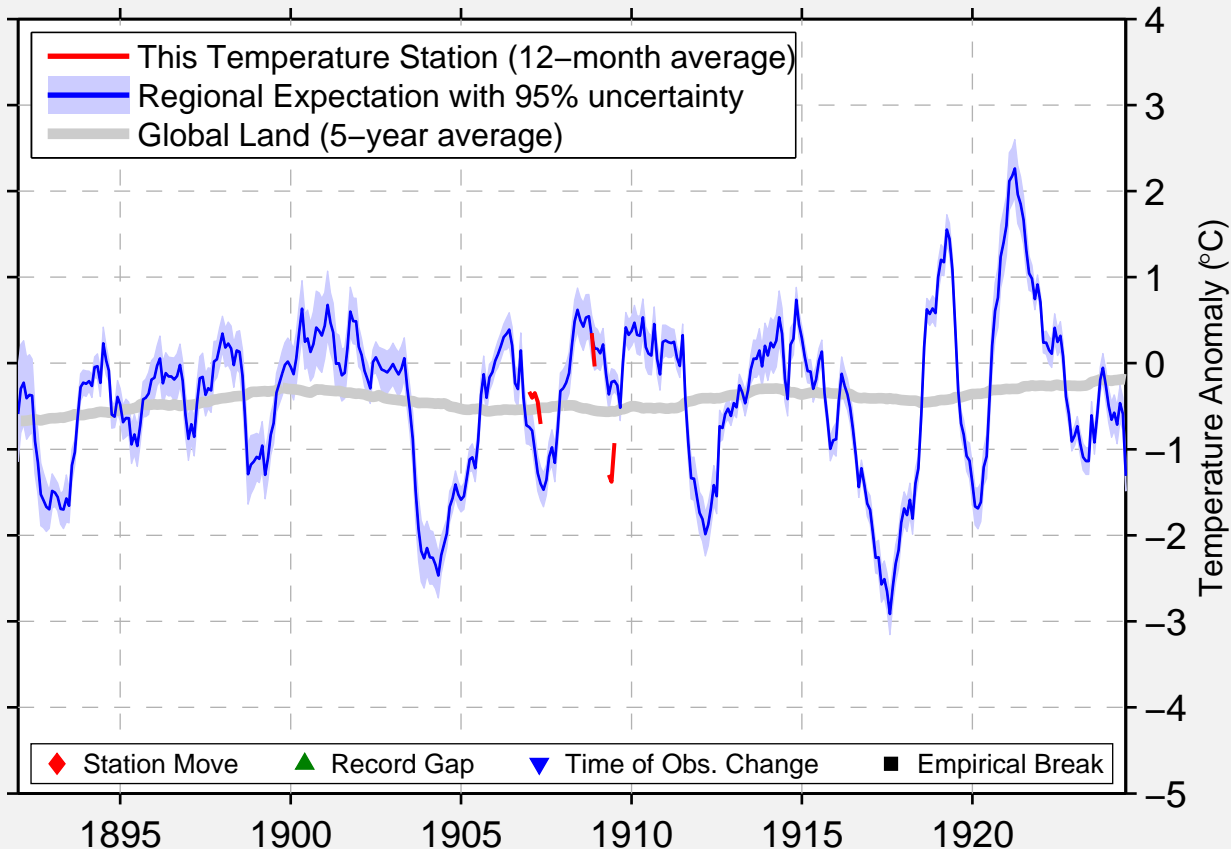

# BLANEY

46.117 N, 85.900 W (United States)

Data Quality Controlled and Aligned at Breakpoints

Berkeley Earth