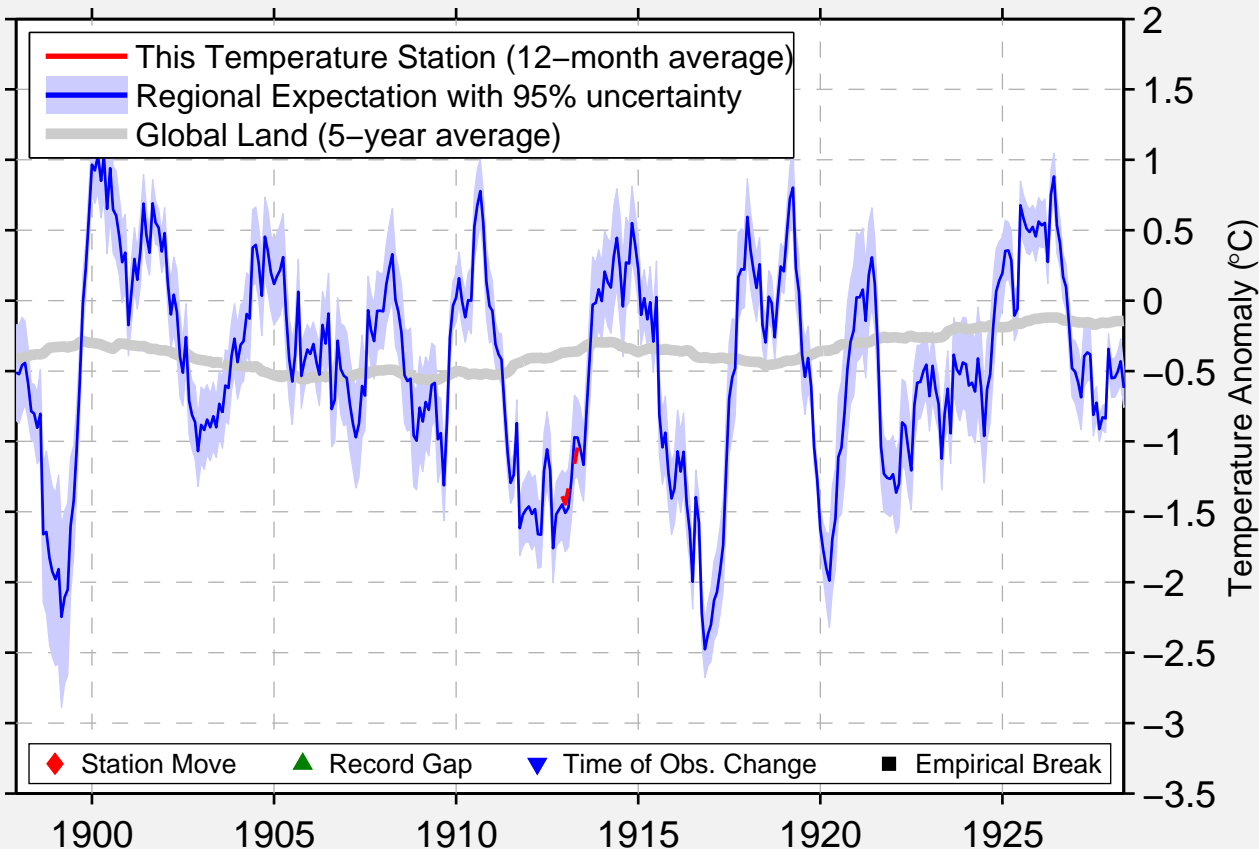

WILLOW GLEN FARM

46.117 N, 112.850 W (United States)

Data Quality Controlled and Aligned at Breakpoints

Berkeley Earth