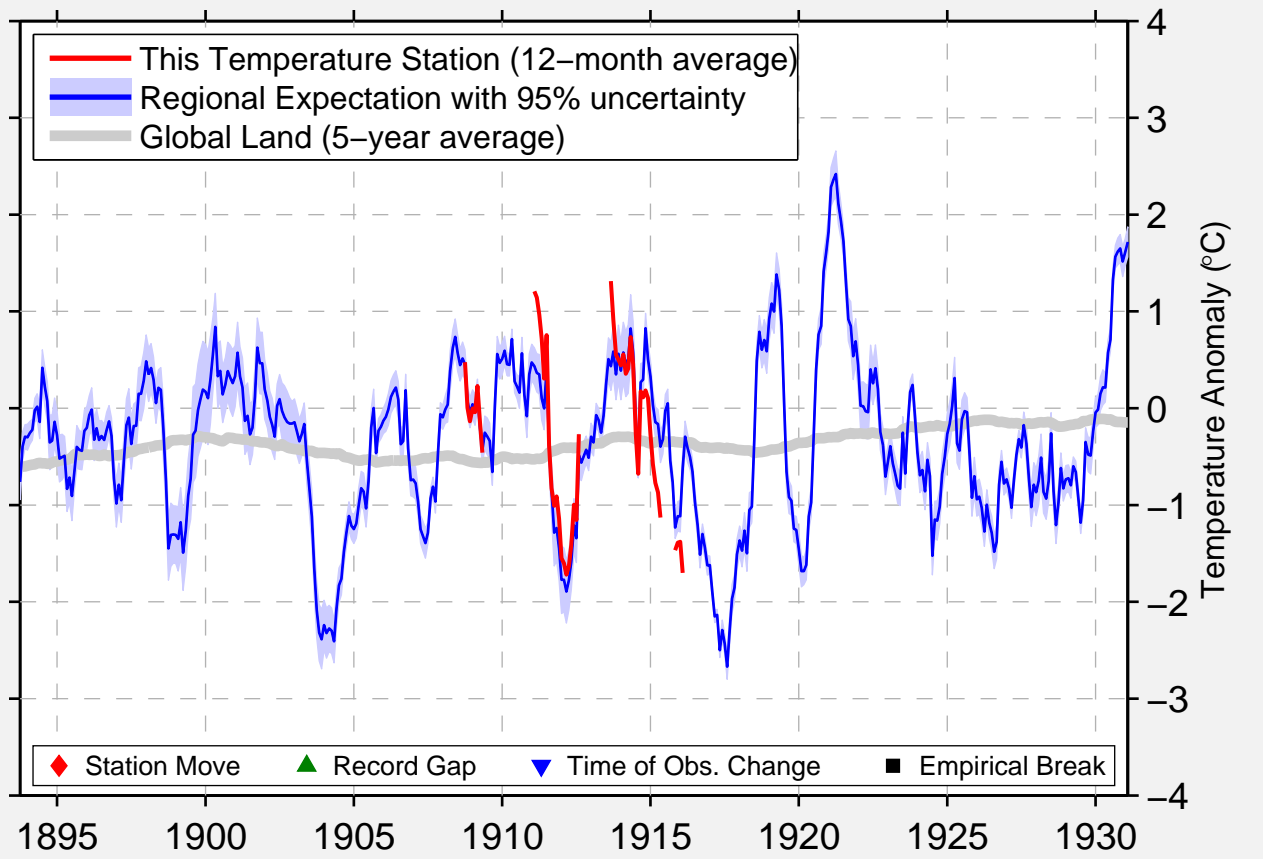

# LAC VIEUX DESERT

46.117 N, 89.100 W (United States)

Data Quality Controlled and Aligned at Breakpoints

Berkeley Earth