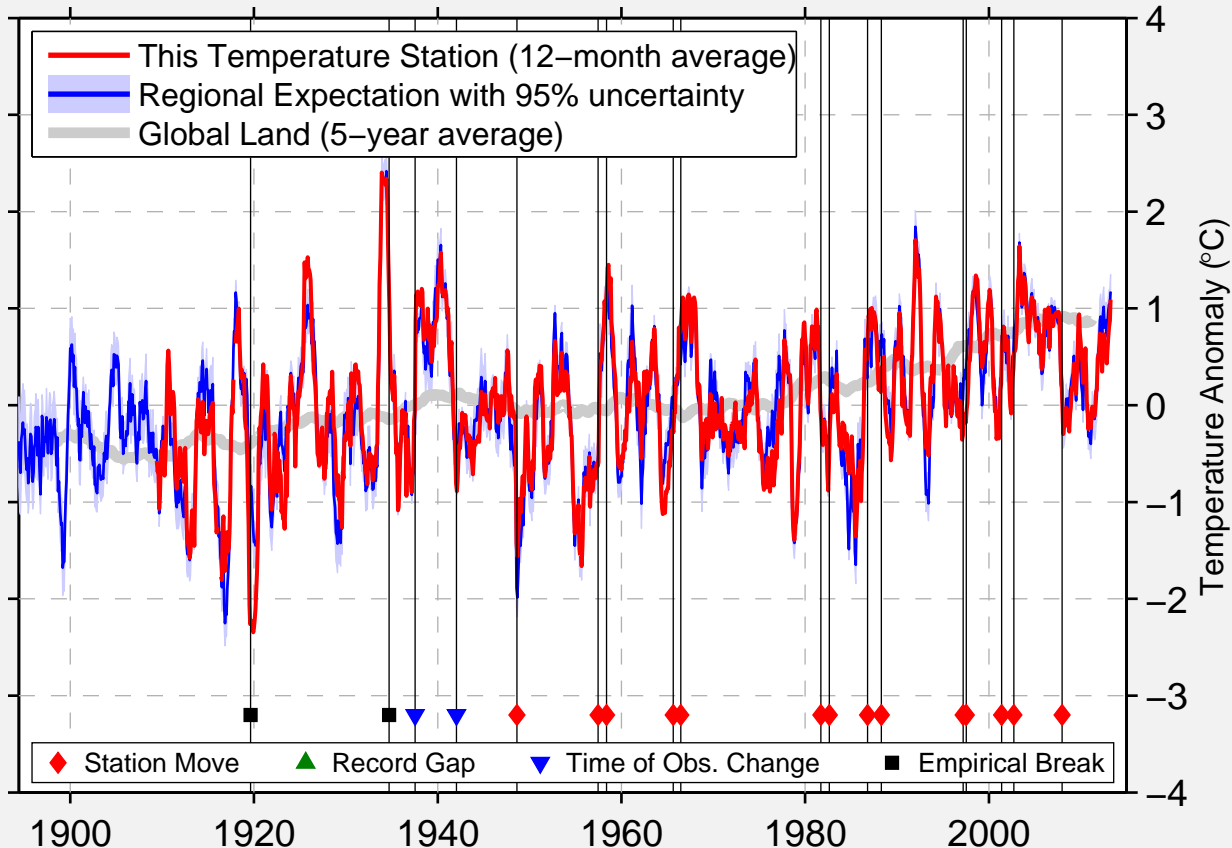

FENN RANGER STATION

46.111 N, 115.759 W (United States)

Data Quality Controlled and Aligned at Breakpoints

Berkeley Earth