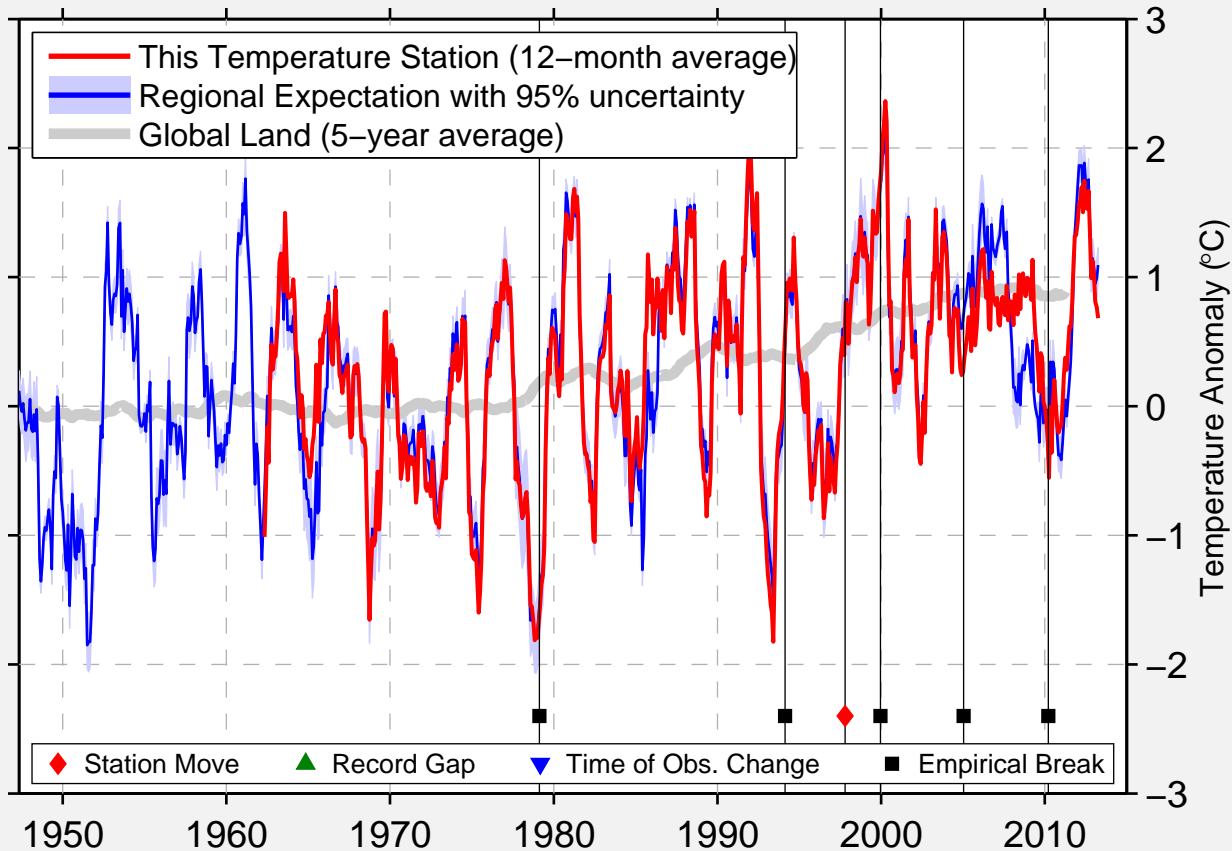

MELVILLE 4 W

46.105 N, 110.050 W (United States)

Data Quality Controlled and Aligned at Breakpoints

Berkeley Earth