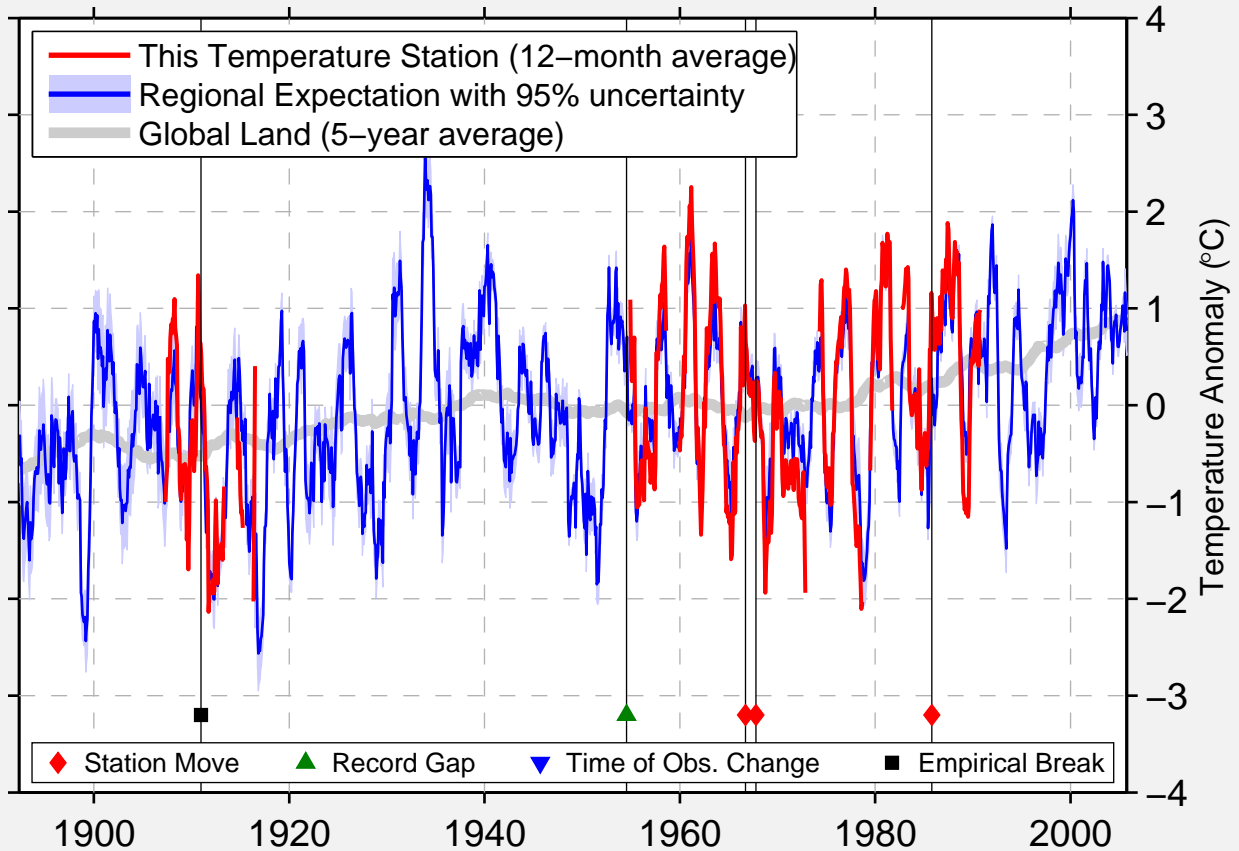

BROADVIEW

46.100 N, 108.883 W (United States)

Data Quality Controlled and Aligned at Breakpoints

Berkeley Earth