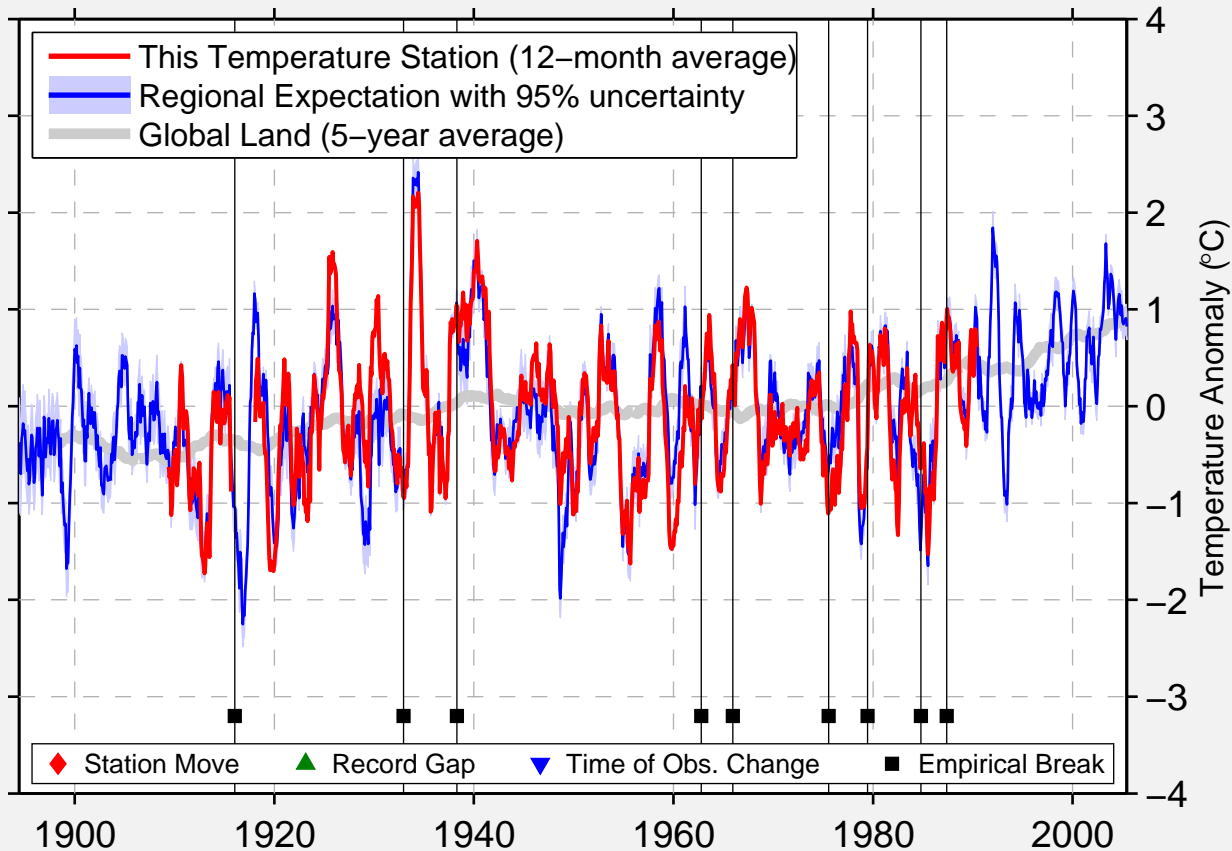

FENN-RANGER-STN

46.100 N, 115.600 W (United States)

Data Quality Controlled and Aligned at Breakpoints

Berkeley Earth