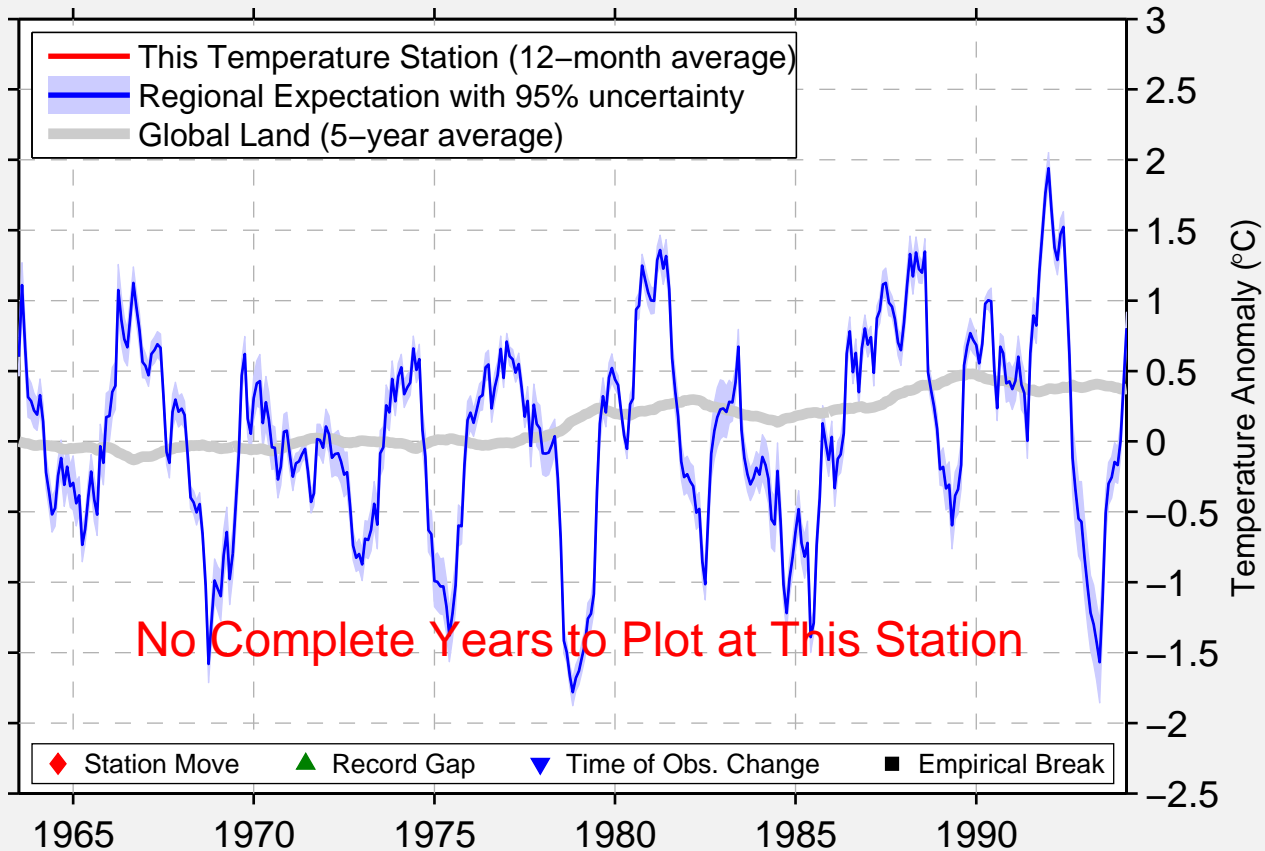

ELK PARK

46.083 N, 112.417 W (United States)

Data Quality Controlled and Aligned at Breakpoints

Berkeley Earth